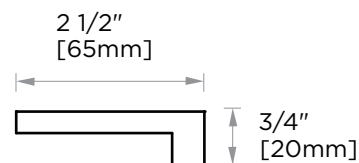

NAPLES COLLECTION TOWEL BAR 18" 422180

PRODUCT NAME: TOWEL BAR 18"

PRODUCT CODE: 422180

MATERIAL: All-brass construction

KEY FEATURES: Contemporary design.
Fine-lined yet bold in its
thin and linear silhouette.