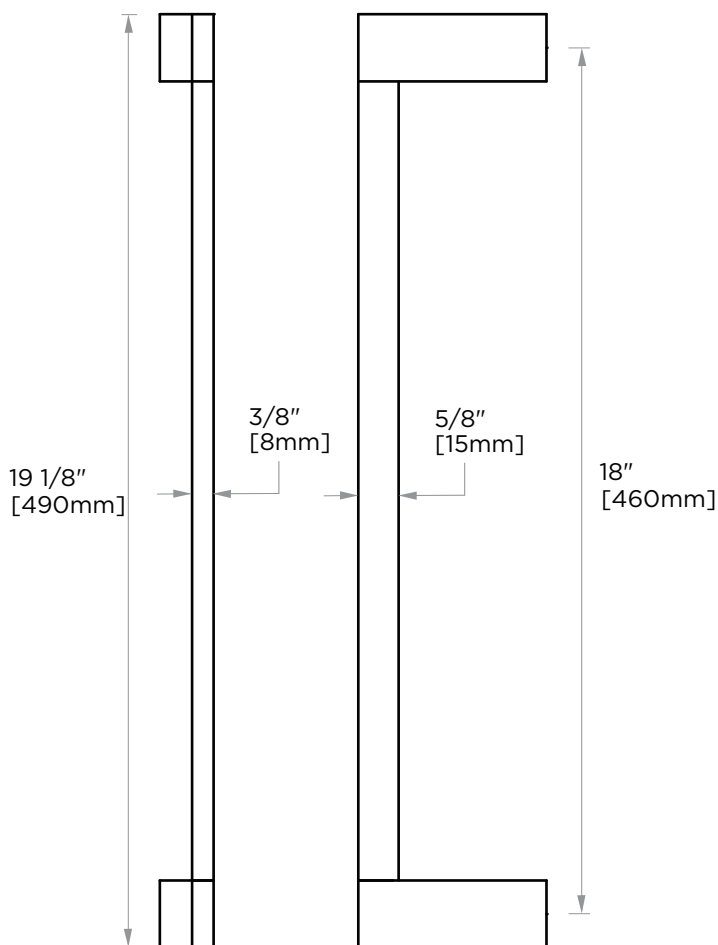

WARRANTY:

Lifetime Limited (Residential Use)
One Year (Commercial Use)

NOTE: Dimensions and specifications are subject to change without notice.