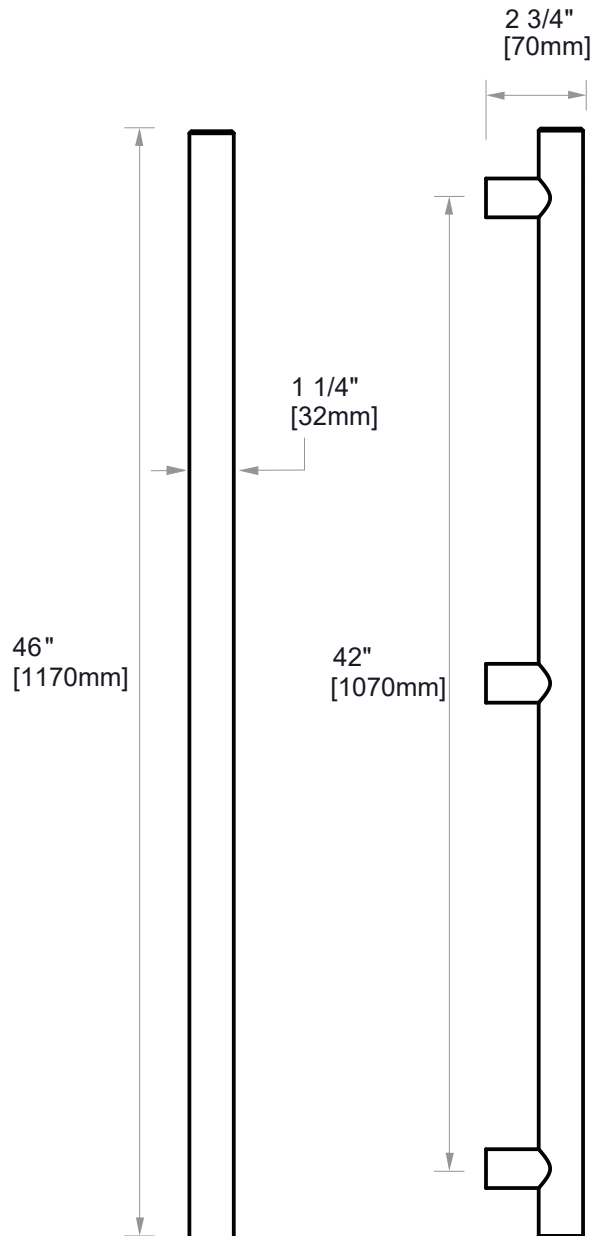

ADA Compliant

9700 SERIES GRAB BAR 42"

8289742

PRODUCT NAME: GRAB BAR

SIZE: 42"

PRODUCT CODE: 8289742

MATERIAL: All-brass construction

STOCKED FINISHES:

NOTE: Dimensions and specifications are subject to change without notice.