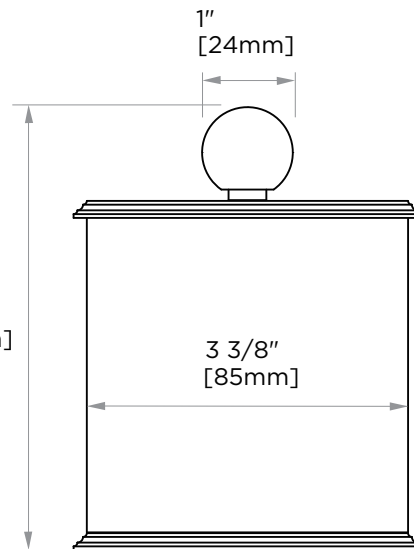

NOTE: Dimensions and specifications are subject to change without notice.