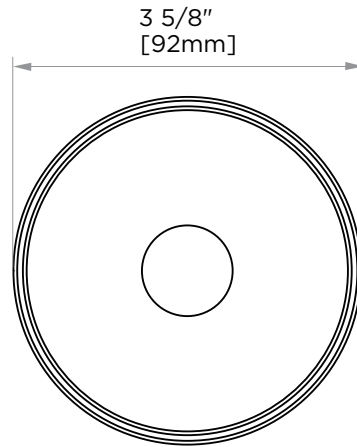

NOTE: Dimensions and specifications are subject to change without notice.