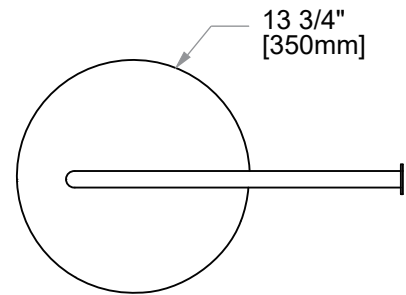

FREE STANDING

SINGLE TOWEL RAIL-ROUND

KFS-RD-STR

PRODUCT NAME: SINGLE TOWEL RAIL-ROUND

PRODUCT CODE: KFS-RD-STR

MATERIAL: All-brass construction

STOCKED FINISHES:

- Polished Chrome (99)
- Brushed Nickel (81)
- Polished Nickel (68)
- Matte Black (48)