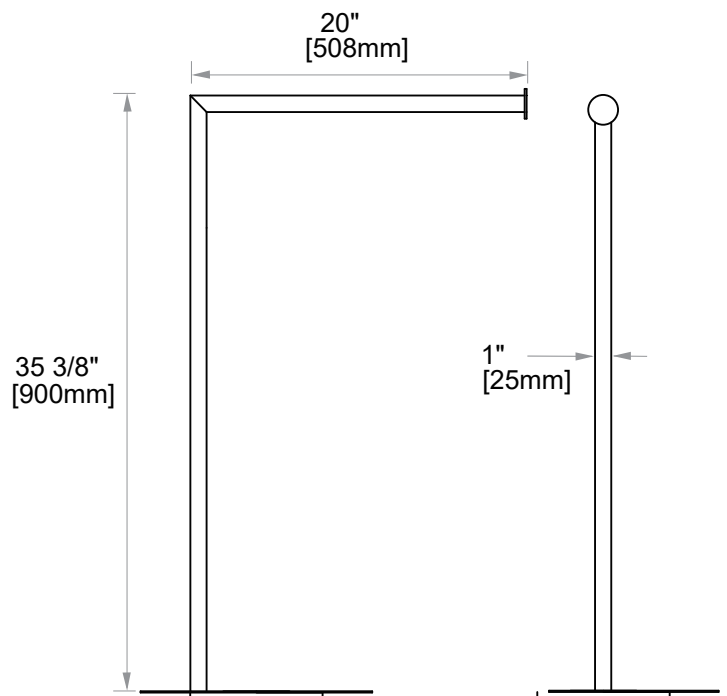

WARRANTY:

Lifetime Limited (Residential Use)
One Year (Commercial Use)

NOTE: Dimensions and specifications are subject to change without notice.