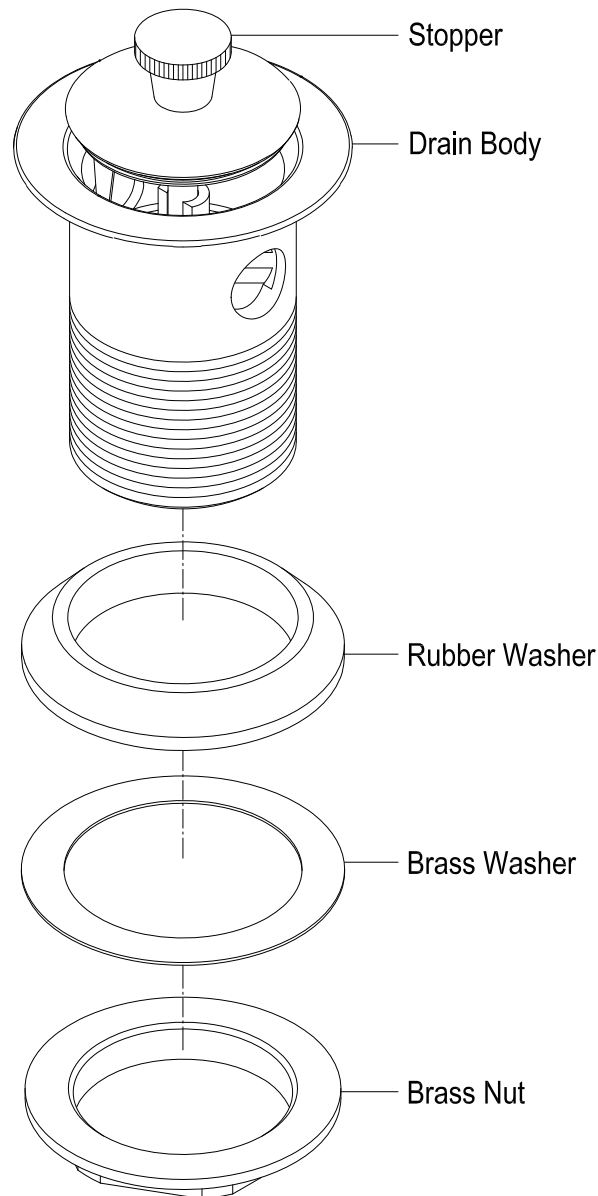

KINGSTON

KITCHEN & BATH

INSTALLATION INSTRUCTIONS

Lift & Lock Drain

NOTE: USE TEFLON TAPE ON ALL THREADED CONNECTIONS

www.kingstonbrass.com

TOLL-FREE CUSTOMER SERVICE: 1-877-2-KBRASS

TECHNICAL SUPPORT E-mail: service@kingstonbrass.com