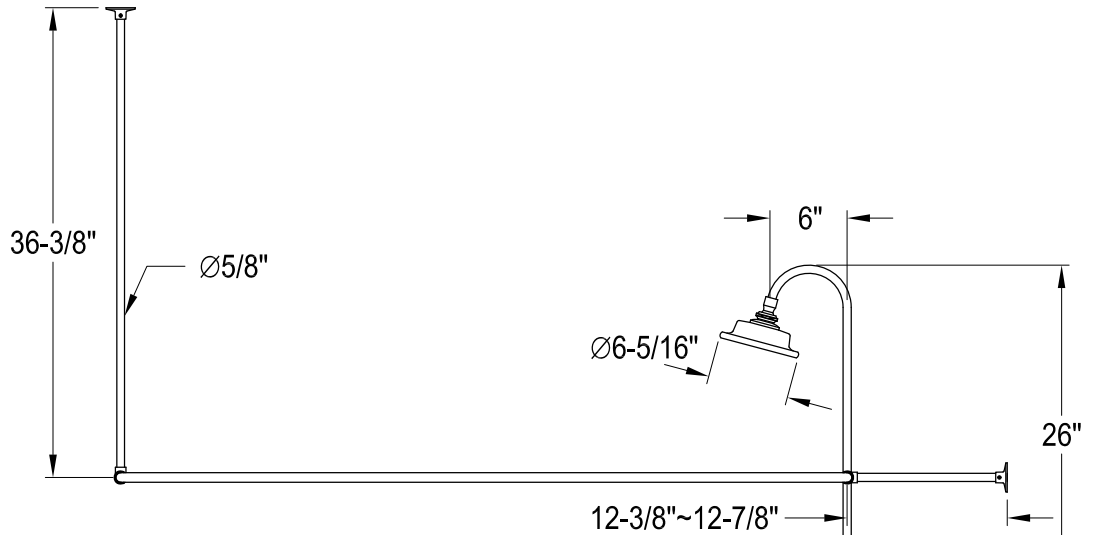

# CCK2181,2,5,8PL

Shower Combo

## CC471,2,5,8 Double Offset Bath Supply

## CC2091,2,5,8 Tub Waste & Overflow