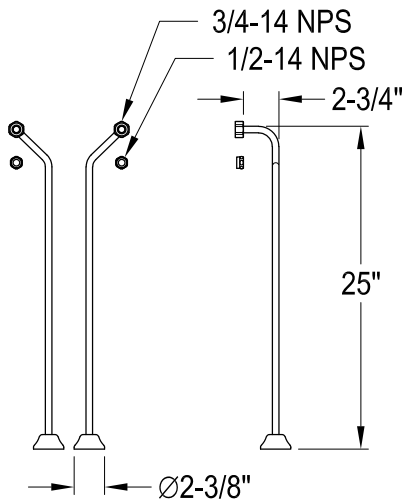

# CCK2181,2,5,8PL

Shower Combo

## CC471,2,5,8 Double Offset Bath Supply

## CC2091,2,5,8 Tub Waste & Overflow