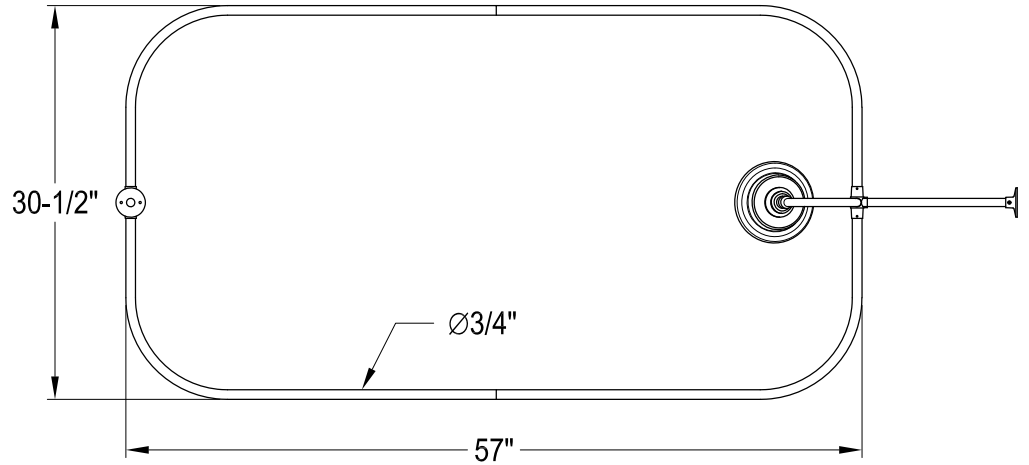

# CCK2181,2,5,8PL

Shower Combo

## CC471,2,5,8 Double Offset Bath Supply

## CC2091,2,5,8 Tub Waste & Overflow