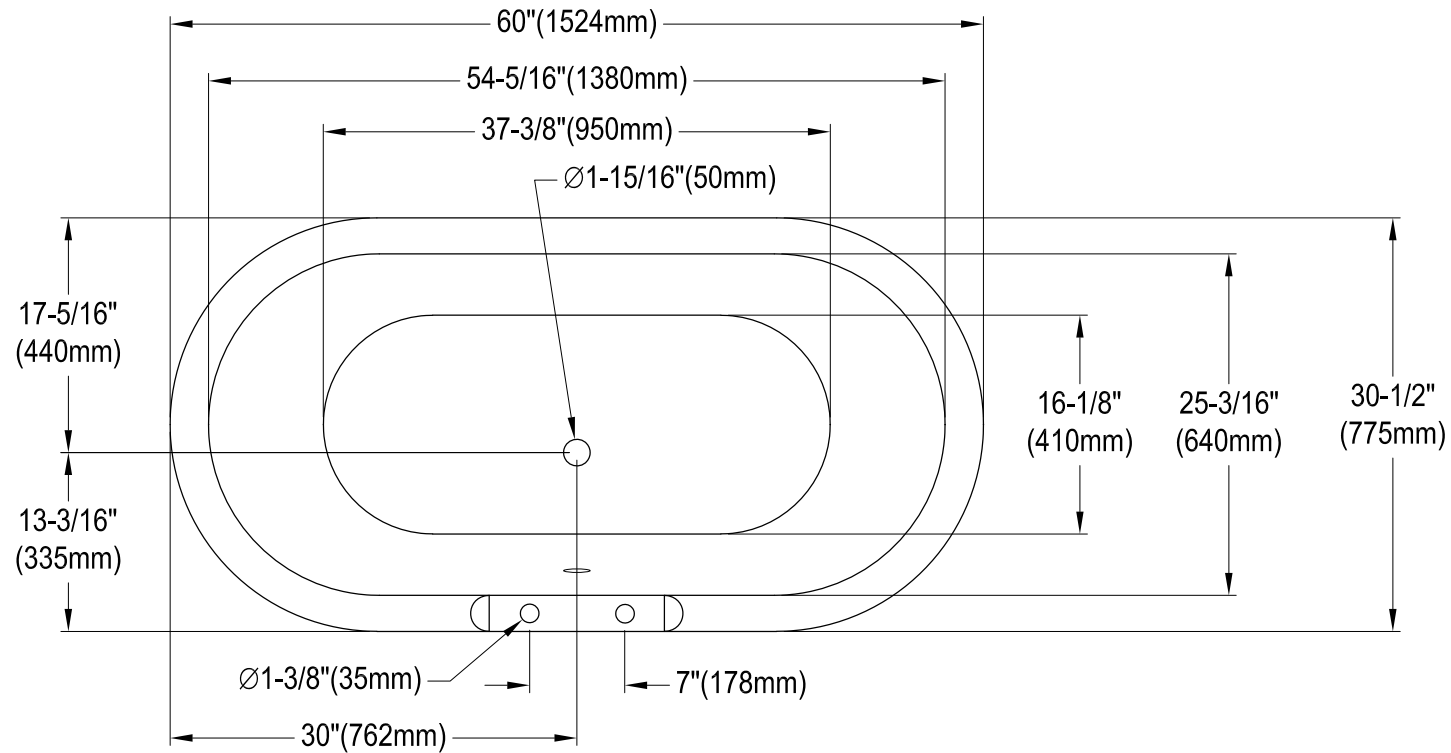

VCT7D603017NB0,1,5,8

60" Cast Iron Clawfoot Tub With 7" Faucet Drillings

M10 x 20 (4 pcs)

Section A-A