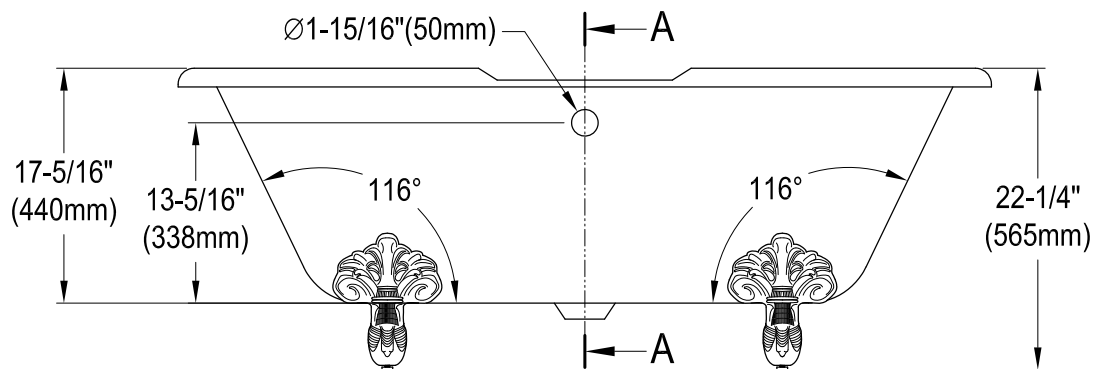

VCT7D603017NB0,1,5,8

60" Cast Iron Clawfoot Tub With 7" Faucet Drillings

M10 x 20 (4 pcs)

Section A-A