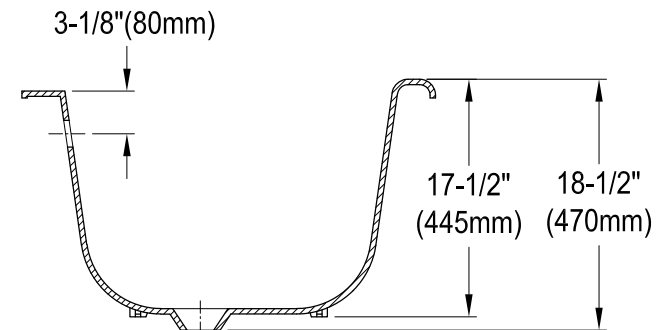

VCT7D603017NB0,1,5,8

60" Cast Iron Clawfoot Tub With 7" Faucet Drillings

M10 x 20 (4 pcs)

Section A-A