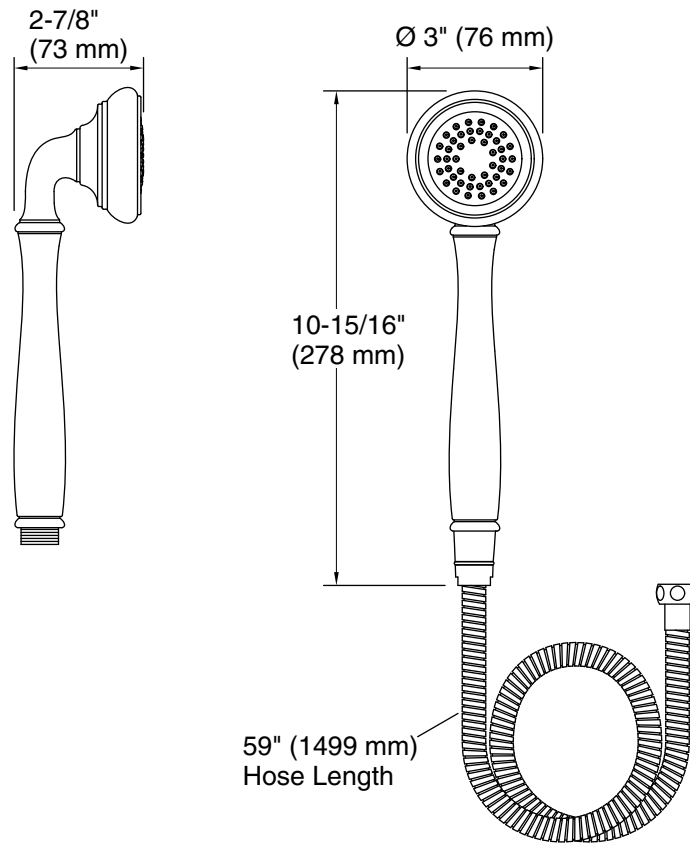

### FEATURES

- Solid brass construction for durability and reliability
- Single-function spray
- Easy to clean sprayface resists mineral buildup
- 1.75 gal/min (6.6 l/min) flow rate
- 59" (1499 mm) hose length
- Complements the Bellis collection

### CODES/STANDARDS APPLICABLE

- Specified model meets or exceeds the following:
- ASME A112.18.1/CSA B125.1
  - EPA WaterSense® (Pending)

# P24653

SPECIFIED MODEL					
Model	Description	Finishes			
P24653-00	Bellis Handshower with Hose	<input type="checkbox"/> CP Polished Chrome	<input type="checkbox"/> AD Nickel Silver	<input type="checkbox"/> AG Brushed Nickel	<input type="checkbox"/> ULB Unlacquered Brass
Recommended Accessories					
P21653-00	Traditional Deck-Mount Handshower Trim	<input type="checkbox"/> CP Polished Chrome	<input type="checkbox"/> AD Nickel Silver	<input type="checkbox"/> AG Brushed Nickel	
P21651-00	Traditional Wall Bracket with Integrated Supply Elbow	<input type="checkbox"/> CP Polished Chrome	<input type="checkbox"/> AD Nickel Silver	<input type="checkbox"/> AG Brushed Nickel	<input type="checkbox"/> ULB Unlacquered Brass
P24039-00	Tuxedo Wall Supply Elbow	<input type="checkbox"/> CP Polished Chrome	<input type="checkbox"/> AD Nickel Silver	<input type="checkbox"/> AG Brushed Nickel	<input type="checkbox"/> ULB Unlacquered Brass
P24040-00	Tuxedo Fixed Wall Bracket	<input type="checkbox"/> CP Polished Chrome	<input type="checkbox"/> AD Nickel Silver	<input type="checkbox"/> AG Brushed Nickel	<input type="checkbox"/> ULB Unlacquered Brass