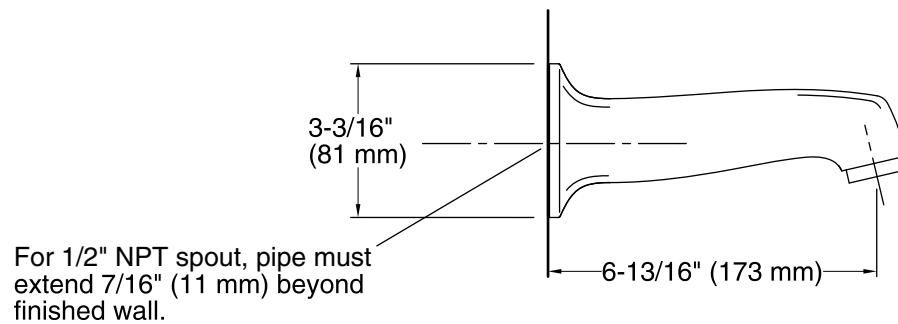

Technical Information

All product dimensions are nominal.

Notes

Install this product according to the installation guide.