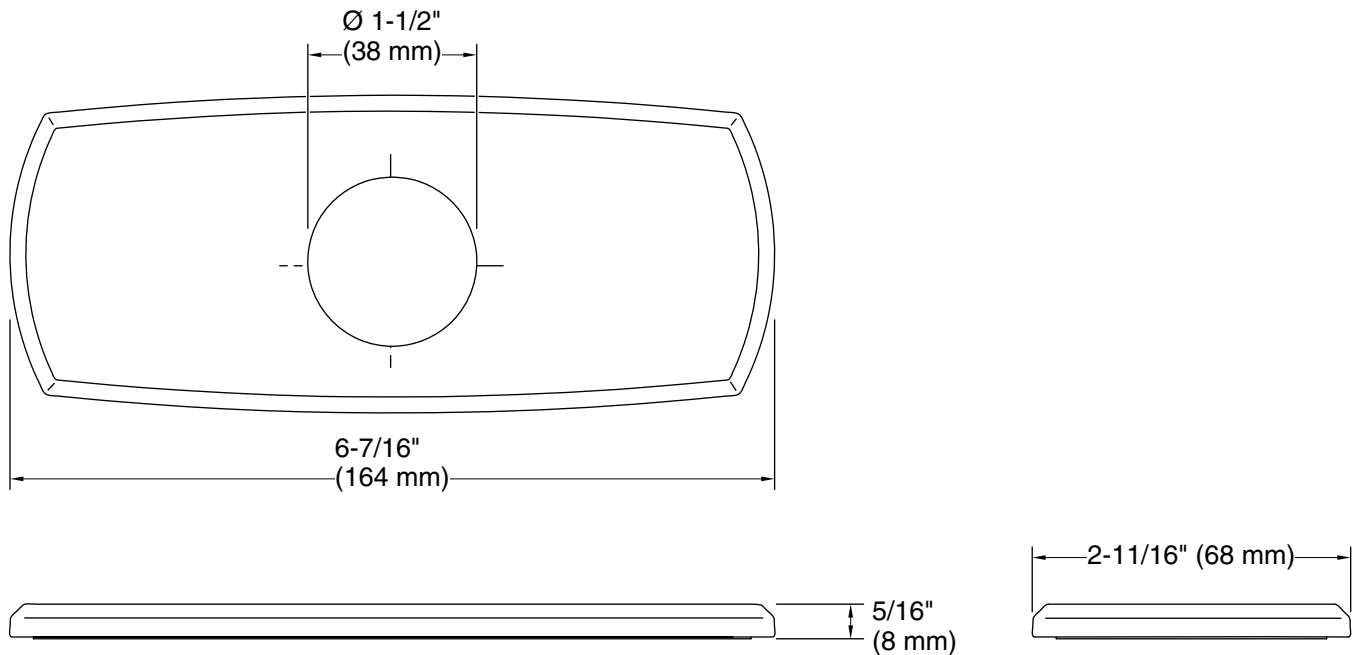

Color	Code	Description
	CP	Polished Chrome
	SN	Vibrant® Polished Nickel
	BN	Vibrant® Brushed Nickel
	BL	Matte Black
	2MB	Vibrant® Brushed Moderne Brass

Technical Information

All product dimensions are nominal.