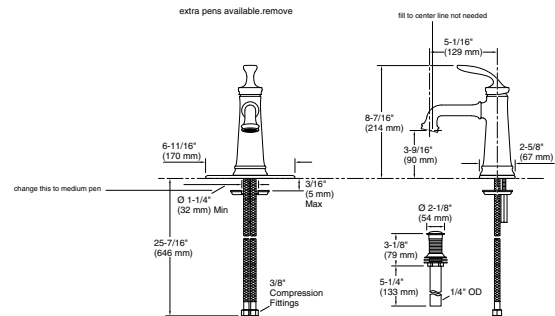

Features

- A single handle controls both on/off activation and temperature setting.
- Valve included.
- KOHLER ceramic disc valves exceed industry longevity standards for a lifetime of durable performance.
- Part of the Occasion bathroom faucet and accessory collection.

Material

- Premium metal construction for durability and reliability.
- KOHLER finishes resist corrosion and tarnishing.

Installation

- Deck-mount.

Required Products/Accessories

K-27017 Deck-mount bath spout with Straight design

or

K-27016 Deck-mount bath spout with Cane design

Recommended Products/Accessories

K-23723 Faucet cleaner

ADA

CSA B651

OBC

Codes/Standards

ASME A112.18.1/CSA B125.1

ADA

ICC/ANSI A117.1

CSA B651

OBC

KOHLER® Faucet Lifetime Limited Warranty

See website for detailed warranty information.

Available Colors/Finishes

Color tiles intended for reference only.

Color	Code	Description
	CP	Polished Chrome
	SN	Vibrant® Polished Nickel
	BN	Vibrant® Brushed Nickel
	BL	Matte Black
	2MB	Vibrant® Brushed Moderne Brass
	BMB	Matte Black with Moderne Brass