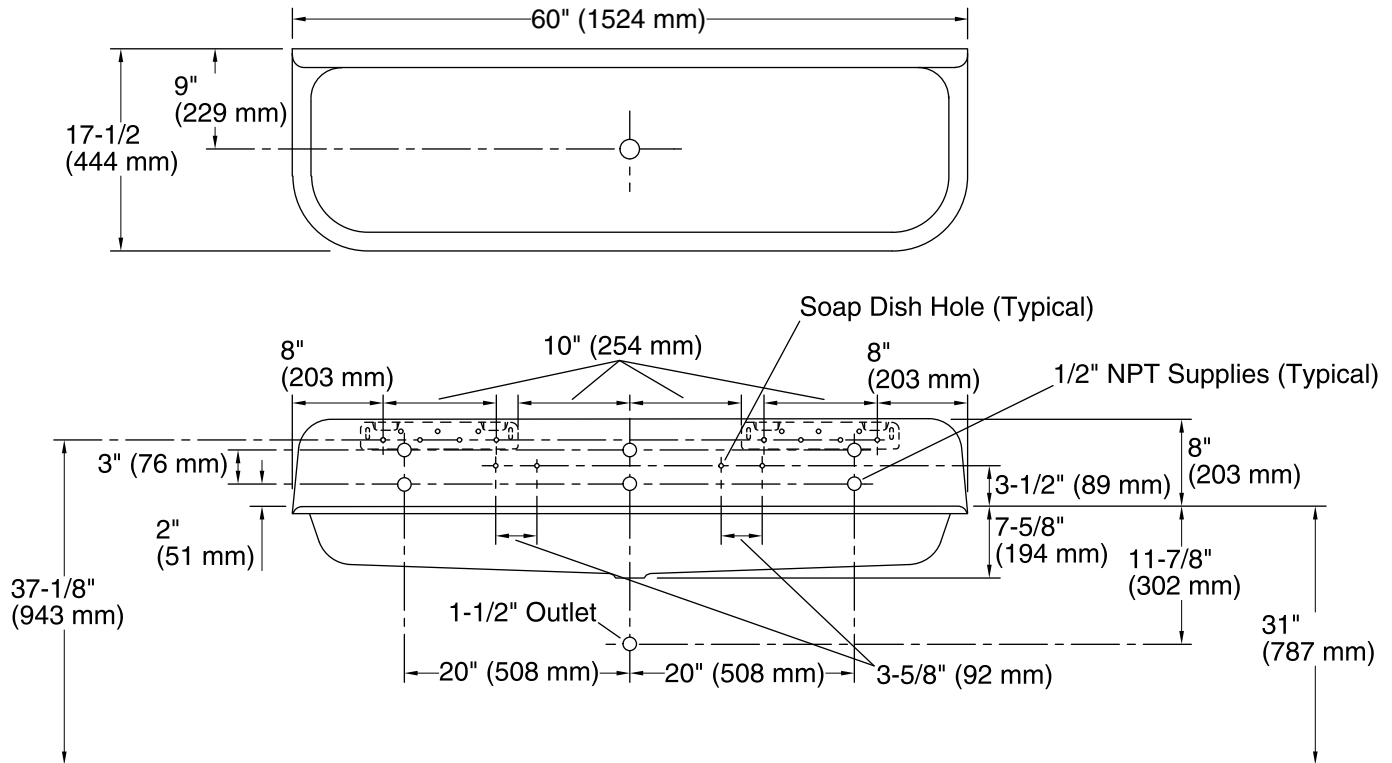

Technical Information

All product dimensions are nominal.

Bowl configuration:	Single
Installation:	Top-mount
Bowl area (Only):	Length: 56" (1422 mm) Width: 14" (356 mm) Water depth: 7" (178 mm)
Number of deck holes:	6
Faucet hole(s):	1-1/2" (38 mm)
Soap/Lotion hole:	5/16" (8 mm)
Drain hole:	2-1/8" (54 mm)

Notes

Install this product according to the installation instructions.