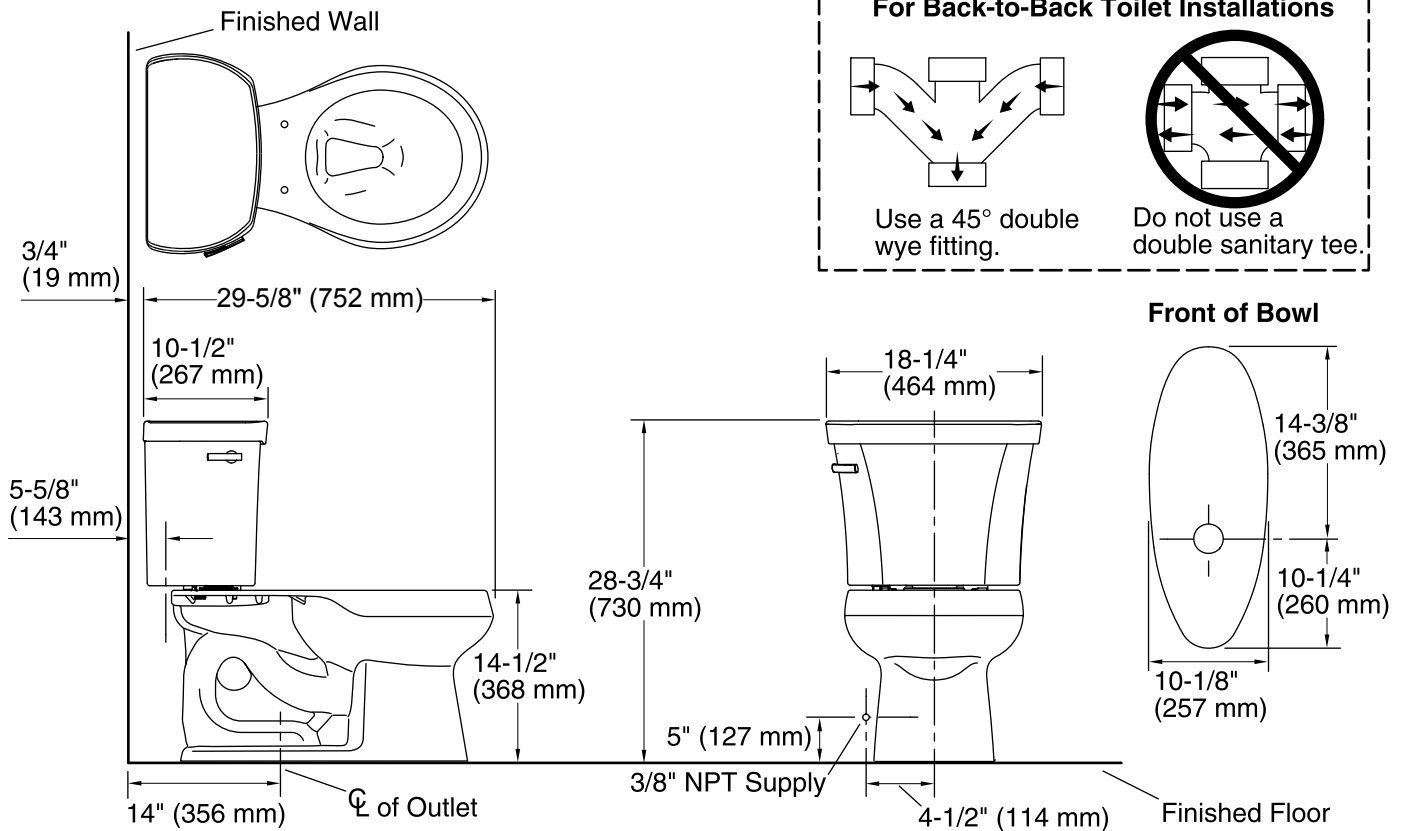

Features

- Two-piece toilet.
- Round-front bowl offers an ideal solution for smaller baths and powder rooms.
- 1.28 gallons per flush (gpf).
- Standard left-hand trip lever included.
- Insuliner® tank liner minimizes condensation on the tank when exposed to high humidity.
- Combination consists of the K-4841-U tank and the K-4197 bowl.
- Coordinates with other products in the Wellworth collection.

Installation

- 14-inch rough-in.
- Three-bolt installation.
- Seat and supply line not included.

Water Conservation & Rebates

- WaterSense® toilets meet strict EPA flushing guidelines, including using at least 20 percent less water than 1.6-gallon toilets.
- Eligible for consumer rebates in some municipalities.

Included Components

Product consists of:

K-4197 Round-Front Bowl
K-4841-U Toilet Tank

Additional Components:

Bolt cap accessory pack
Tank accessory pack
Tank cover
Trip lever

Codes/Standards

ASME A112.19.2/CSA B45.1
DOE - Energy Policy Act 1992
EPA WaterSense®
California Energy Commission (CEC)

Technical Information

All product dimensions are nominal.

Toilet type:	Two-piece, Floor-mount
Waste Outlet:	Floor
Bowl shape:	Round-front
Flush type:	Class Five®
Trap passageway:	2-1/8" (54 mm)
Water Consumption	
Full:	1.28 gpf (4.8 lpf)
Water surface size:	10-1/2" x 7-3/4" (267 mm x 197 mm)
Rim to water surface:	5-1/4" (133 mm)
Rough-in:	14" (356 mm)
Seat-mounting holes:	5-1/2" (140 mm)