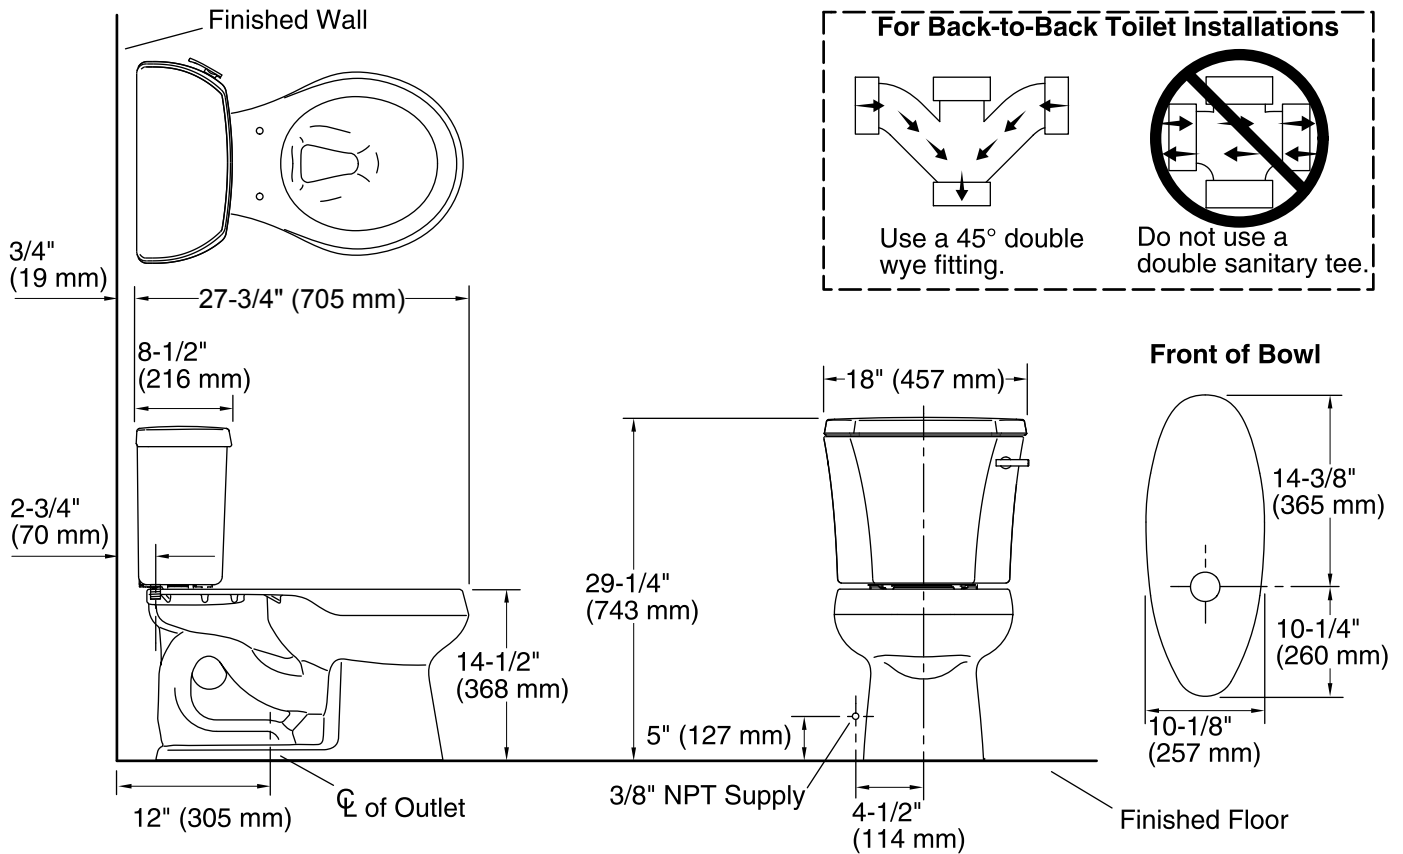

### Features

- Two-piece toilet.
- Round-front bowl offers an ideal solution for smaller baths and powder rooms.
- 1.28 gallons per flush (gpf).
- Right-hand trip lever included.
- Insuliner® tank liner minimizes condensation on the tank when exposed to high humidity.
- Combination consists of the K-4467-UR tank and the K-4197 bowl.
- Coordinates with other products in the Wellworth collection.

### Installation

- Standard 12-inch rough-in.
- Three-bolt installation.
- Seat and supply line not included.

## Technical Information

All product dimensions are nominal.

Toilet type:	Two-piece, Floor-mount
Waste Outlet:	Floor
Bowl shape:	Round-front
Flush type:	Class Five®
Trap passageway:	2-1/8" (54 mm)
Water Consumption	
Full:	1.28 gpf (4.8 lpf)
Water surface size:	10-1/2" x 7-3/4" (267 mm x 197 mm)
Rim to water surface:	5-1/4" (133 mm)
Rough-in:	12" (305 mm)
Seat-mounting holes:	5-1/2" (140 mm)

## Notes

Install this product according to the installation instructions.

For back-to-back toilet installations: Use only a 45° double wye fitting.