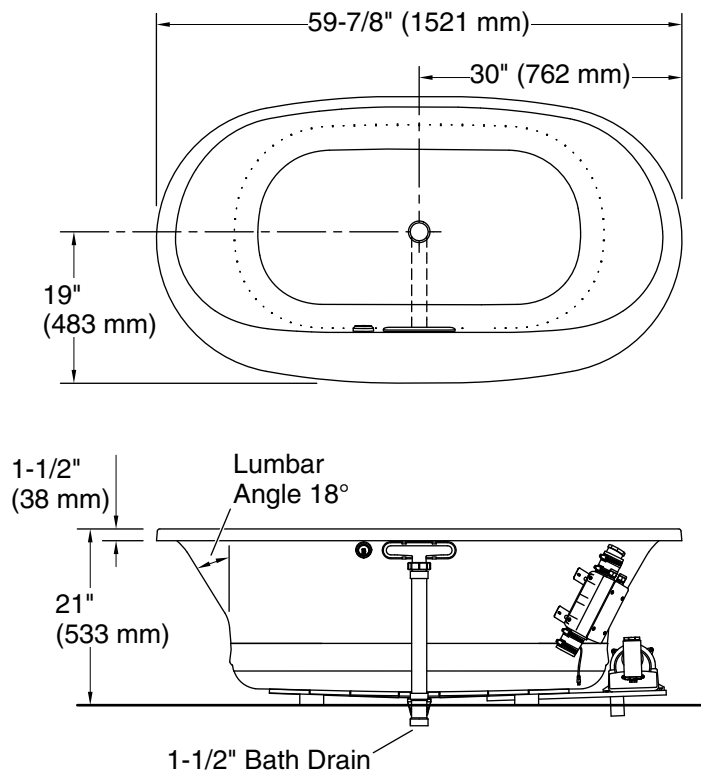

No change in measurements if connected with drain illustrated. (K-7272)

Blower Motor Access
20" (508 mm) W x 15" (381 mm) H Min

Required Electrical Service

Two dedicated circuits required, protected with Class A Ground-Fault Circuit-Interrupter (GFCI). Outside North America, this device may be known as a Residual Current Device (RCD).

Blower: 120 V, 15 A, 60 Hz
Air bath: 120 V, 15 A, 60 Hz

Technical Information

All product dimensions are nominal.

Installation: Drop-in, Undermount
Drain location: Center
Basin area, bottom: 43" x 25-5/8" (1093 mm x 651 mm)
Basin area, top: 55-9/16" x 28-3/8" (1411 mm x 720 mm)
Weight: 110 lbs (49.9 kg)
Minimum floor load: 47.4 lbs/ft² (231.4 kg/m²)
Water depth: 16-5/16" (415 mm)
Water capacity: 72.017 gal (272.6 L)
Template: Drop-in, 1268438-7, required, included
Electrical component rating: Blower: 120 V, 10 A, 60 Hz
Air bath: 120 V, 5 A, 60 Hz
Blower speed: Variable

Notes

Measure your actual product for rough-in details. Install this product according to the installation instructions.

The hot water supply should be 70% of the capacity of the bath or greater. Installations will vary.