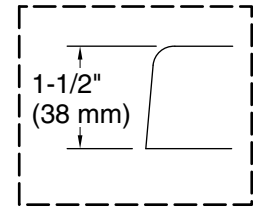

**Drop-in Rim Detail**

**Blower Motor Access**  
20" (508 mm) W x 15" (381 mm) H Min