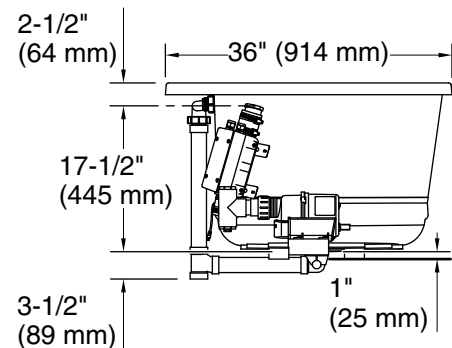

**Drop-in Rim Detail**

**Blower Motor Access**  
20" (508 mm) W x 15" (381 mm) H Min

### Technical Information

All product dimensions are nominal.

Installation: Drop-in, Undermount  
Drain location: Center  
Basin area, bottom: 43" x 25-5/8" (1093 mm x 651 mm)  
Basin area, top: 55-9/16" x 28-3/8" (1411 mm x 720 mm)  
Weight: 110 lbs (49.9 kg)  
Minimum floor load: 47.4 lbs/ft<sup>2</sup> (231.4 kg/m<sup>2</sup>)  
Water depth: 16-5/16" (415 mm)  
Water capacity: 72.017 gal (272.6 L)  
Template: Drop-in, 1268438-7, required, included  
Electrical component rating: Blower: 120 V, 10 A, 60 Hz  
Air bath: 120 V, 5 A, 60 Hz  
Blower speed: Variable