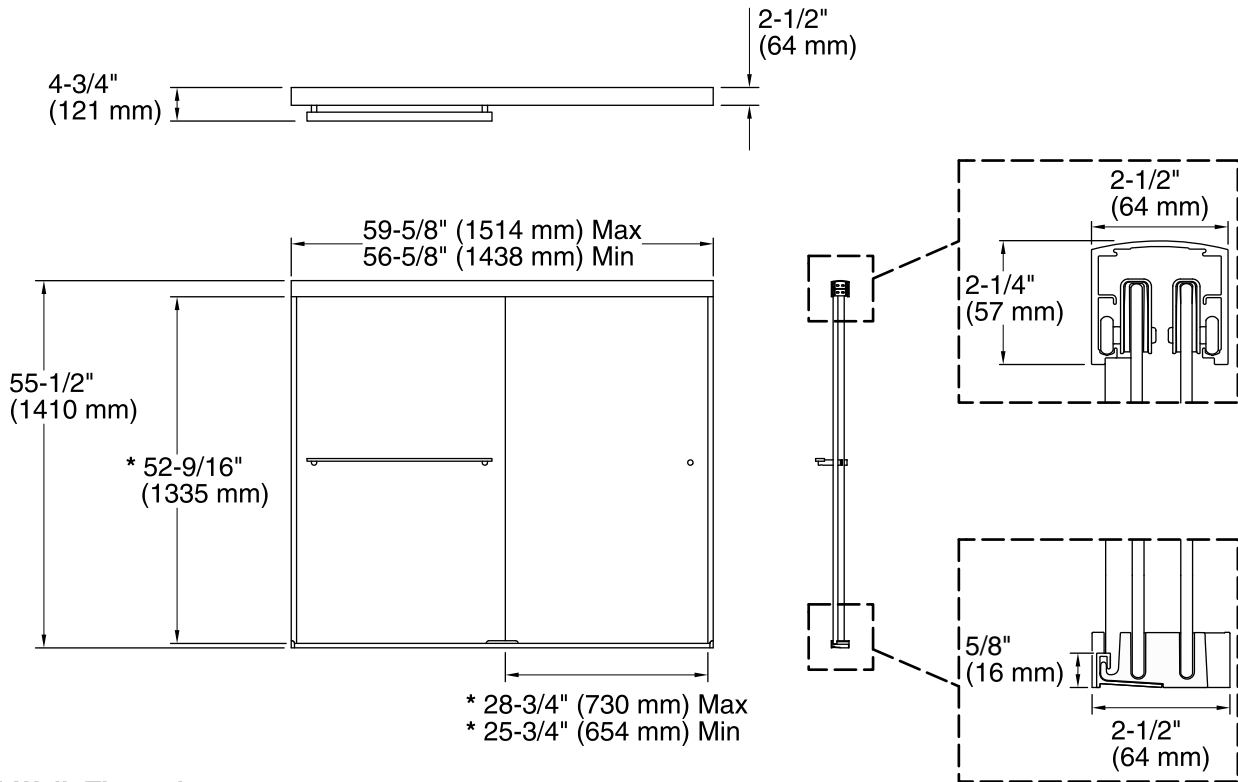

* Walk-Through

Technical Information

All product dimensions are nominal.

Installation type:	For bath installation
Opening style:	Sliding/Bypass
Opening Width - Min:	56-5/8" (1438 mm)
Opening Width - Max:	59-5/8" (1514 mm)
Walk-through - Min:	25-3/4" (654 mm)
Walk-through - Max:	28-3/4" (730 mm)
Glass thickness:	1/4" (6 mm)
Glass coating:	CleanCoat®

Notes

Install this product according to the installation guide.

Wall jambs are made of clear plastic and may not cover existing shower door holes.

NOTICE: The vertical opening should be a minimum of 58" (1473 mm) to allow clearance for installing the top track over the wall jambs.