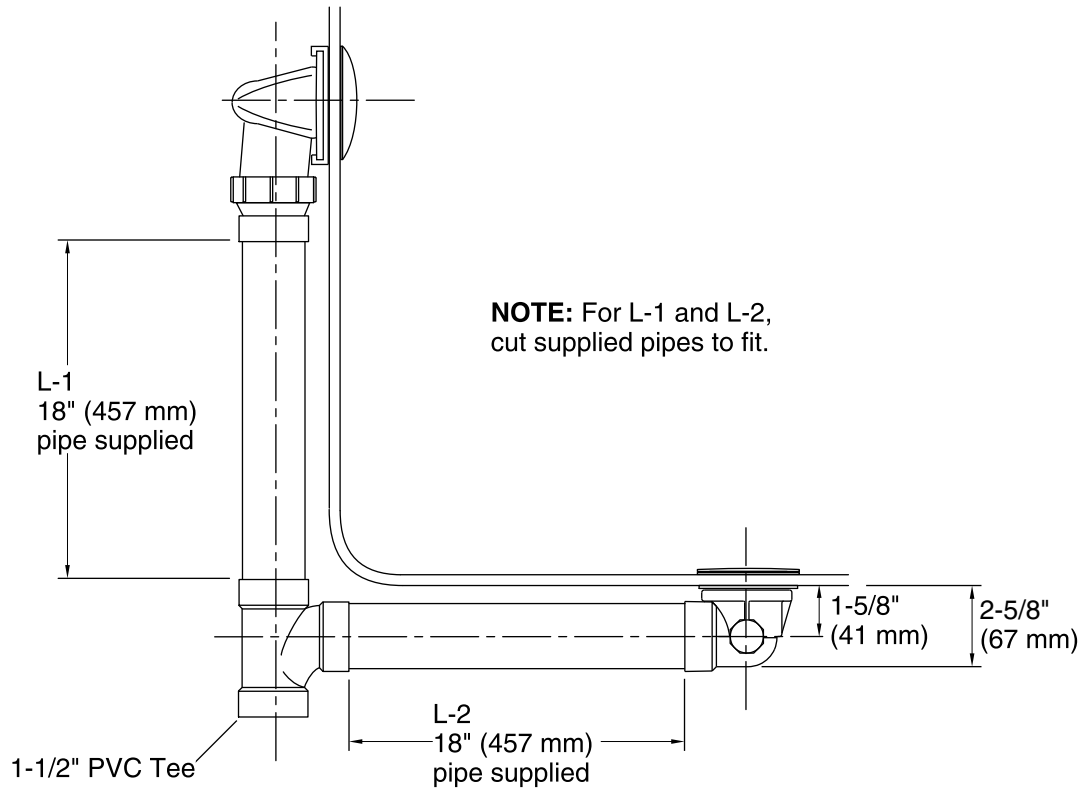

Features

- No internal linkages, reducing the chance of clogs in the overflow pipe.
- Ball-joint construction for easy installation.
- Includes toe-activated closing, and PVC tee and pipe.
- For use with Elevance™, Archer™, Underscore®, Rêve™, and Parity™ baths and whirlpools.

Material

- Schedule 40 PVC with metal overflow cover.
- KOHLER finishes resist corrosion and tarnishing.

Installation

- Above- or through-the-floor.

Codes/Standards

ASME A112.18.2/CSA B125.2

KOHLER® One-Year Limited Warranty

Technical Information

All product dimensions are nominal.