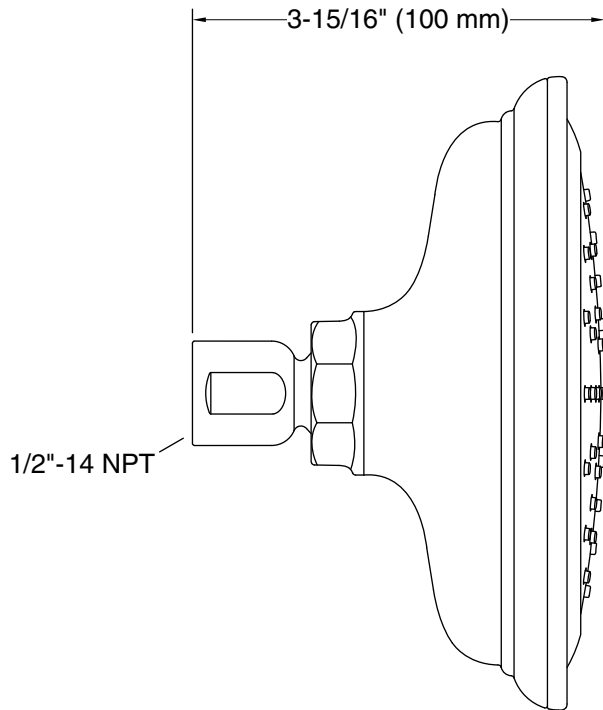

Technical Information

All product dimensions are nominal.

Showerhead/Body Spray:

Rated maximum flow: 1.75 gal/min (6.6 l/min)

Pressure: 80 psi (5.5 bar)

Notes

For use with automatic compensating valves rated at 1.4 gal/min (5.3 l/min) or less.

Install this product according to the installation instructions.