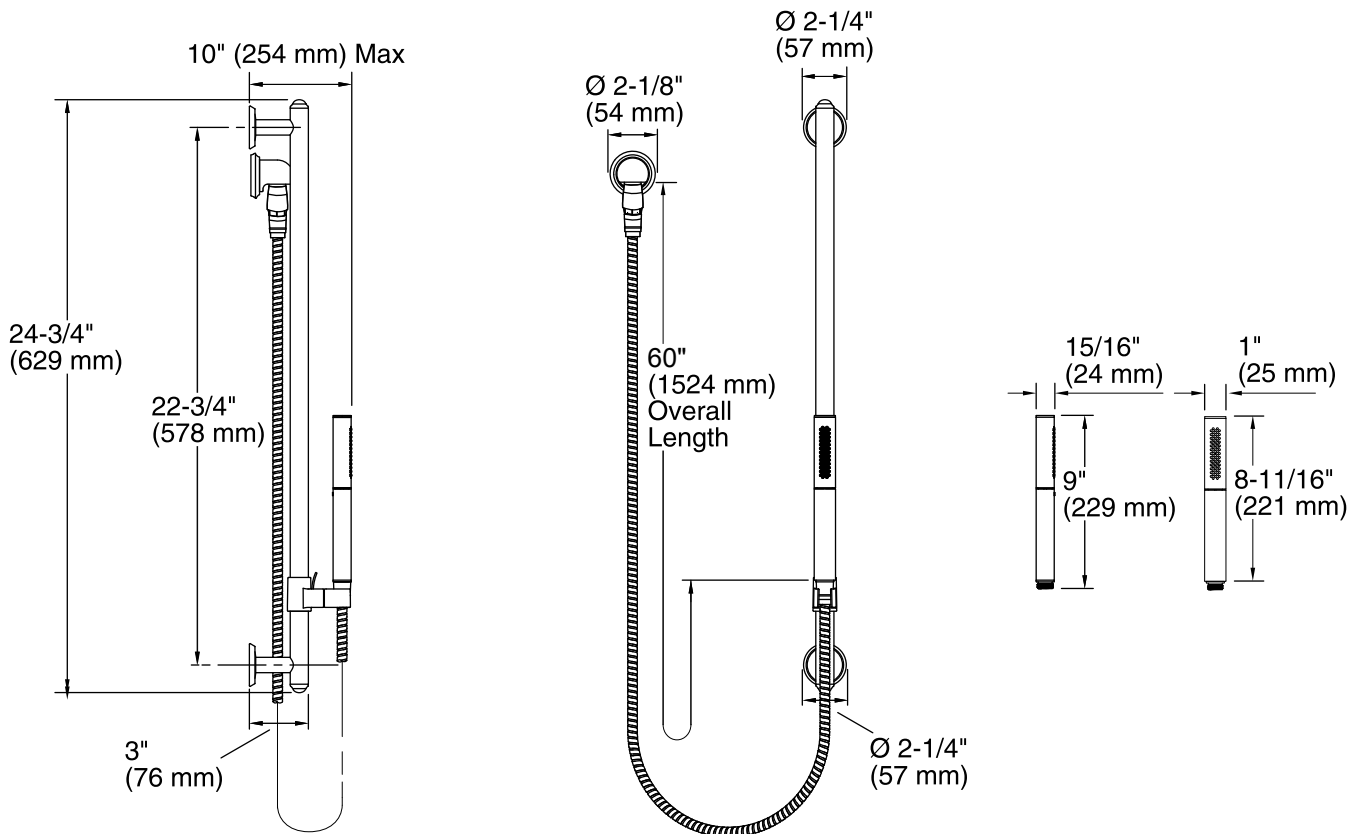

Features

- Includes multifunction handshower, Slidebar with trim, 60" hose, supply elbow and vacuum breaker.
- Features the Shift™ ellipse multifunction handshower.
- KOHLER finishes resist corrosion and tarnishing.
- MasterClean™ sprayface resists hard water buildup and is easy to clean.

Included Components

Product consists of:

- K-9660 Vacuum Breaker
- K-9514 60" Shower Hose
- K-974 slidebar trim kit
- K-9069 24" shower slidebar
- K-10257 Multifunction Handshower

OBC

Codes/Standards

ASME A112.18.1/CSA B125.1
DOE - Energy Policy Act 1992
California Energy Commission (CEC)
OBC

Technical Information

All product dimensions are nominal.

Handshower:

Rated maximum flow: 2.5 gal/min (9.5 l/min)

Pressure: 80 psi (5.5 bar)

Notes

Install this product according to the installation guide.

IMPORTANT! The slidebar must be mounted to stud framing at both the top and bottom mounting locations. Do not use or depend on plastic wall anchors to attach the slidebar.

Model includes handshower with vacuum breaker. Plumbing codes may require a vacuum breaker be installed in-line to handshowers. Consult with local plumbing codes.

OBC compliant when installed to the specific requirements of these regulations.