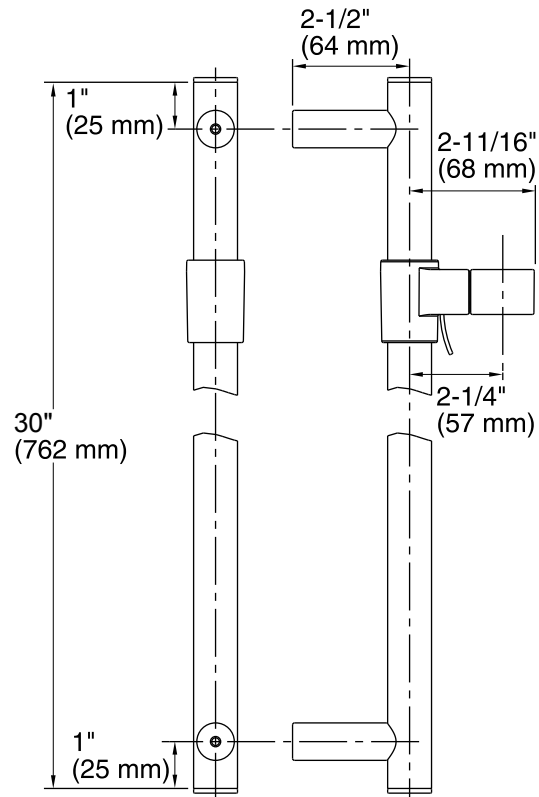

### Features

- 30" adjustable slidebar supports a handshower at the desired height for a customized showering experience.

### Technical Information

All product dimensions are nominal.