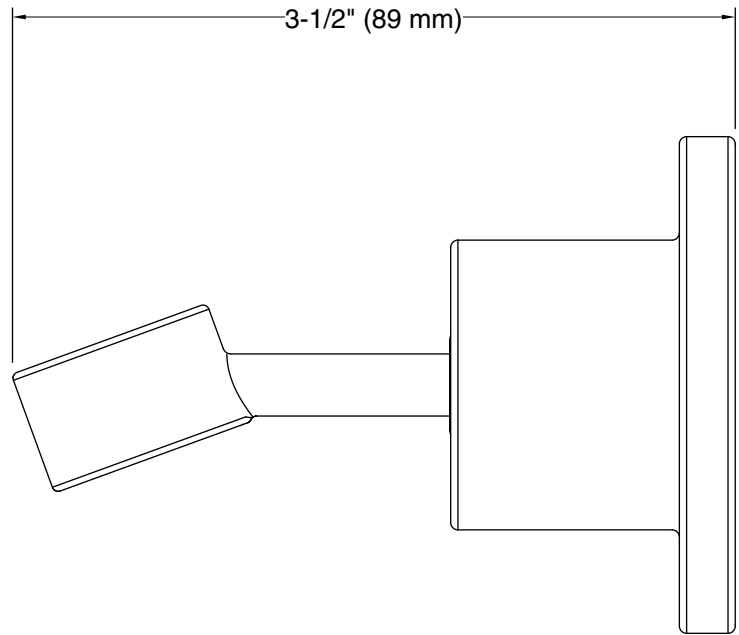

Features

- Handshower holder pivots and rotates to position handshower at desired angle
- Coordinates with Purist® and Stillness® faucets and accessories

Material

- Brass
- KOHLER finishes resist corrosion and tarnishing

Technical Information

All product dimensions are nominal.

Installation Type: Wall-mount

Material: Brass

Notes

Install this product according to the installation guide.