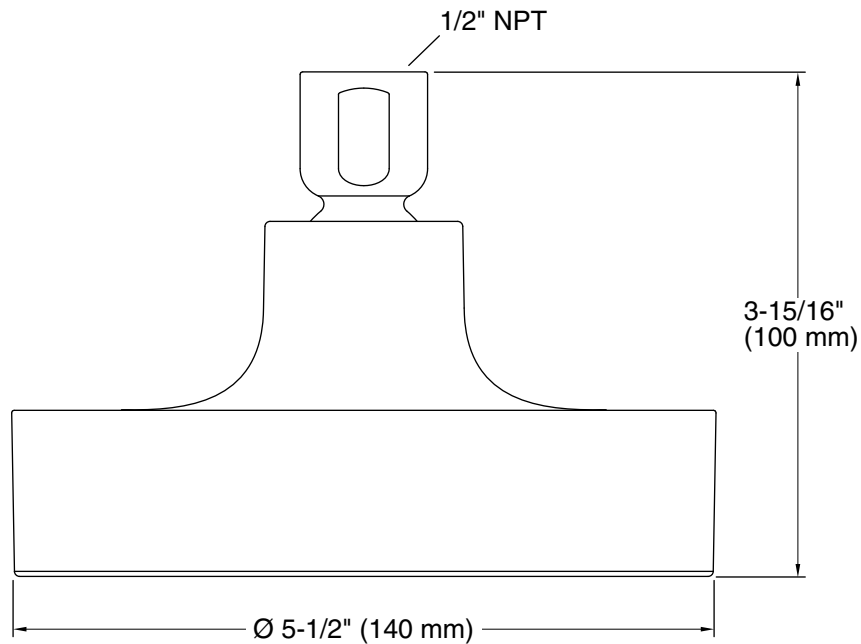

Features

- Optimized sprayface with 66 nozzles delivers a more focused coverage of large water droplets.
- Minimizes wasteful overspray and increases cleaning and hair-rinsing performance.
- MasterClean™ sprayface features an easy-to-clean surface that withstands mineral buildup.
- 2.5 gpm (9.5 lpm) maximum flow rate.
- 1/2" NPT connection.
- Coordinates with Purist faucets, accessories, and showering components to complete your bathroom.

Technical Information

All product dimensions are nominal.

Handshower:

Pressure: 80 psi (5.5 bar)

Showerhead/Body Spray:

Rated maximum flow: 2.5 gal/min (9.5 l/min)

Pressure: 80 psi (5.5 bar)

Notes