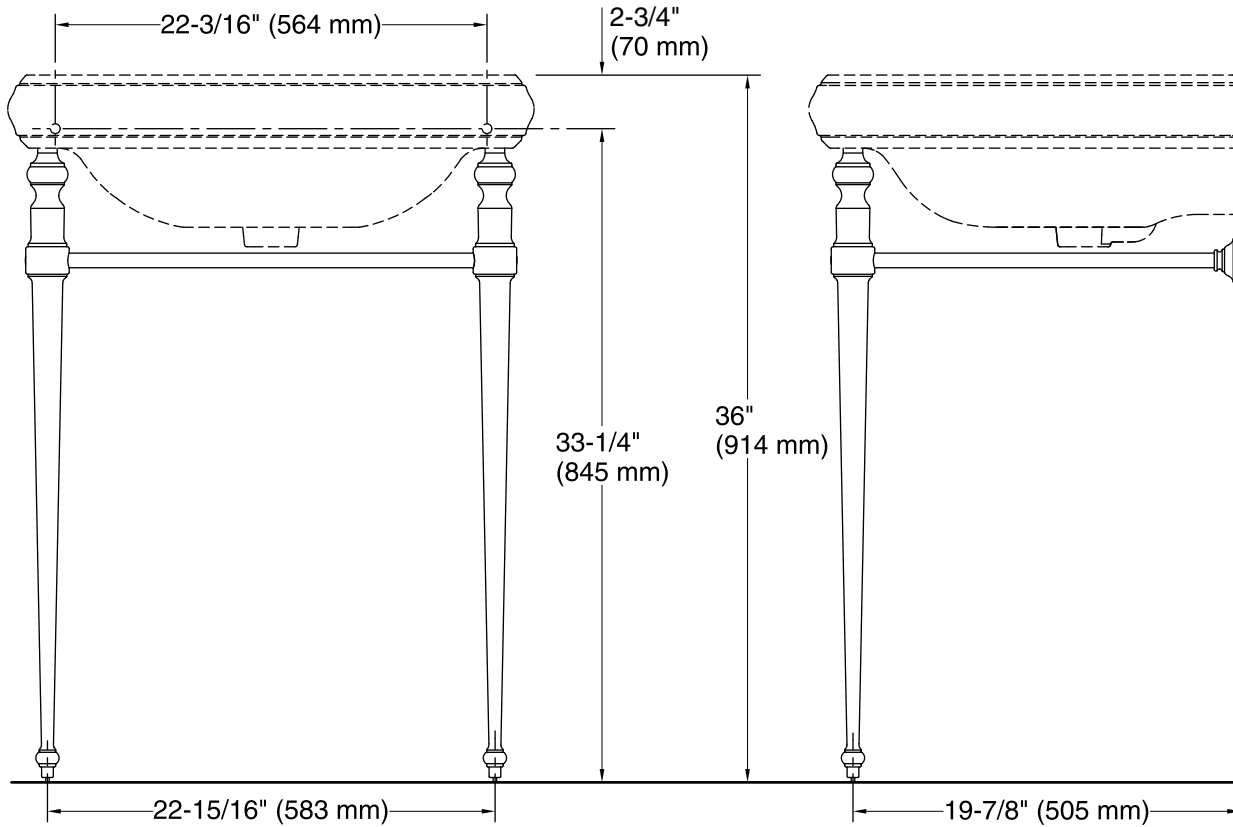

Technical Information

All product dimensions are nominal.

Notes

Install this product according to the installation instructions.