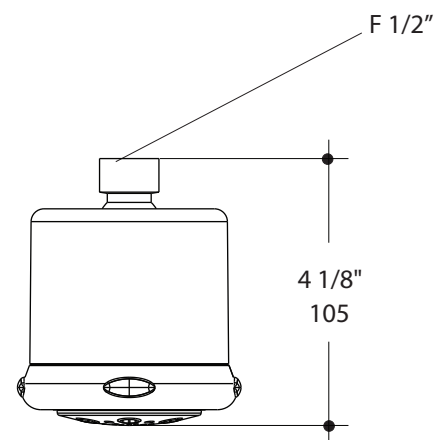

Features:

- Tilting round rain shower head with three variable sprays
- Wall-mount installation recommended
- Arm and flange sold separately
- Easy-clean rubber nozzles
- Outfitted with a 1.75GPM flow regulator

Finish Options:

- CR - Polished Chrome
- PN - Polished Nickel
- NI - Brushed Nickel
- BG - Brushed Gold
- 44 - Matte Black

Codes + Standards:

- Meets and exceeds applicable national codes
- Meets Cal-green requirement
- Complies with CEC standard

Recommended Accessories:

- Item #401A: 6" Wall-mount round shower arm with flange
- Item #402A: 4" Wall-mount round shower arm with flange
- Item #15PB1.L.R: Built-in pressure balancing mixer with a lever handle and round backplate

LACAVA reserves the right to revise any dimension or information on this sheet without notice. Dimensions are nominal and may vary within an industry accepted tolerance of 1/4". Drawings provided herein are meant to give the user an idea of the product and are not made to scale. Location of plumbing is meant for reference, your specific application may vary.

Revised: 09/09/2021