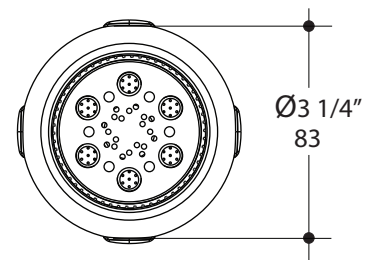

Features:

- Tilting round rain shower head with three variable sprays
- Wall-mount installation recommended
- Arm and flange sold separately
- Easy-clean rubber nozzles
- Outfitted with a 1.75GPM flow regulator

Finish Options:

- CR - Polished Chrome
- PN - Polished Nickel
- NI - Brushed Nickel
- BG - Brushed Gold
- 44 - Matte Black

Codes + Standards:

- Meets and exceeds applicable national codes
- Meets Cal-green requirement
- Complies with CEC standard

Recommended Accessories:

- Item #401A: 6" Wall-mount round shower arm with flange
- Item #402A: 4" Wall-mount round shower arm with flange
- Item #15PB1.L.R: Built-in pressure balancing mixer with a lever handle and round backplate

LACAVA reserves the right to revise any dimension or information on this sheet without notice. Dimensions are nominal and may vary within an industry accepted tolerance of 1/4". Drawings provided herein are meant to give the user an idea of the product and are not made to scale. Location of plumbing is meant for reference, your specific application may vary.

Revised: 09/09/2021