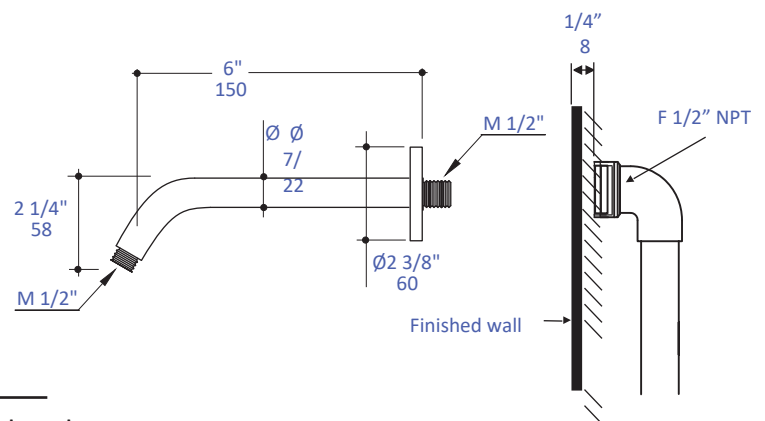

Features:

- Wall-mount angled shower arm with round flange
- Brass construction
- Shower head sold separately

Finish Options:

- CR - Polished Chrome
- PN - Polished Nickel
- NI - Brushed Nickel
- BG - Brushed Gold
- 44 - Matte Black

Recommend Accessories:

- Item #0292: Wall-mount tilting round shower head
- Item #0592: Wall-mount tilting round shower head
- Item #1569: Wall-mount tilting round shower head
- Item #0414: Wall-mount tilting round rain shower head
- Item #0416: Wall-mount tilting round rain shower head
- Item #W1064: Wall-mount tilting square rain shower head
- Item #W1068: Wall-mount tilting square rain shower head