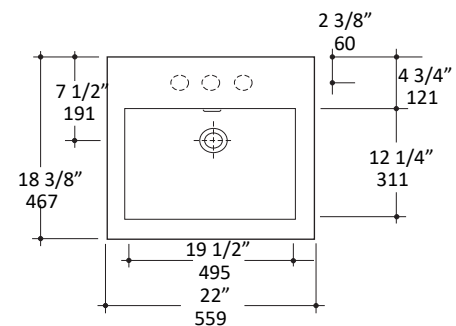

Features:

- Porcelain sink with overflow
- Most standard American drains can be used
- Wall-mounting bolts are included (supports 200 lb. max)
- Wall must be reinforced with solid backing across the whole sink size
- Standard unfinished back wall
- Upgrade finished back wall, specify 5030FB
- Unglazed bottom