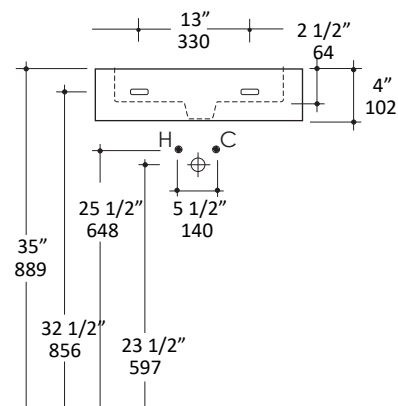

Specifications:

Installation:	Wall-mount, above-counter, or vanity-top
Exterior Dimensions:	22" w x 18 3/8" d x 4" h
Material:	Porcelain
Weight:	36 lbs
Overflow:	Yes
Finishes:	001 - White
Faucet Holes:	00 - no hole 01 - one centered hole 02 - two hole - center and right, 4" spread 03 - three hole, 8" spread
Faucet Hole Size:	Ø 1 3/8"
Drain Hole Size:	Ø 1 3/4"

LACAVA reserves the right to revise any dimension or information on this sheet without notice. Dimensions are nominal and may vary within an industry accepted tolerance of 1/4".

Drawings provided herein are meant to give the user an idea of the product and are not made to scale.