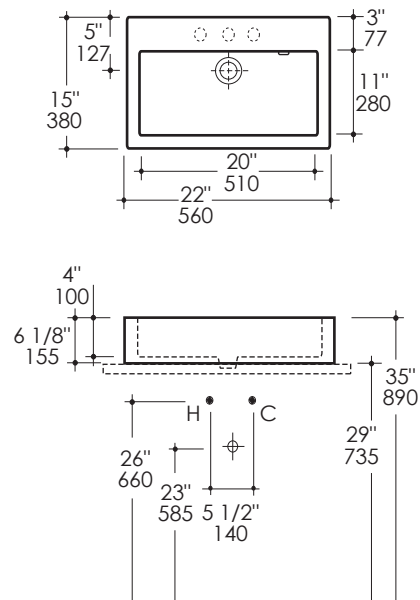

Luce Lavatory Item #5106

Features:

- Solid surface lavatory with overflow
- Vessel installation
- Faucet hole diameter is 1 3/8"
- European-size drain recommended(i.e. item #7100-16OF or 7100-12)
- Most standard American drains can also be used
- Material is heat, stain, scratch, chemical, and impact resistant
- Current cut-out template can be requested
- Can be installed to meet ADA compliance

Recommended Accessories:

- Item #5106B: Wall-mount under-counter vanity with one drawer and two doors
- Item #5106C: Wall-mount undercounter vanity with large wood pull on one drawer

Finish Options:

- 001G - Gloss White
- 001M - Matte White

Faucet Hole Options:

- 00 - None
- 01 - One
- 02 - Two - center and right
- 03 - Three in 8" spread

Product Specifications:

Notes:

Drawings provided herein are meant to give the user an idea of the product and are not made to scale. The size in inches is rounded up to the nearest 1/16". Slight variances can often occur with porcelain and woodwork. Therefore, LACAVA will not be held responsible for any cutouts, countertops, or furniture made without the actual product or template from LACAVA.