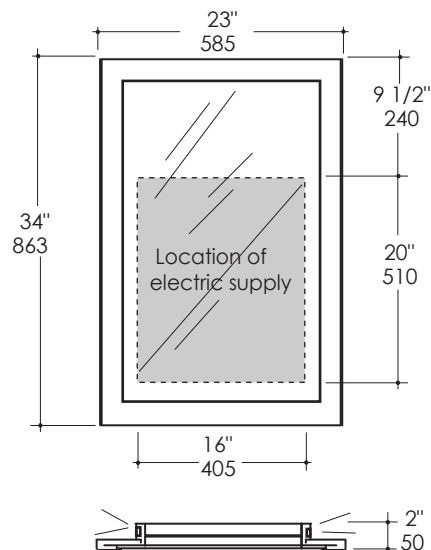

Product Specifications:

Notes:

Drawings provided herein are meant to give the user an idea of the product and are not made to scale. The size in inches is rounded up to the nearest 1/16". Slight variances can often occur with porcelain and woodwork. Therefore, LACAVA will not be held responsible for any cutouts, countertops, or furniture made without the actual product or template from LACAVA. Differences in color, grain, appearance and texture are inherent in all natural woodwork, and should be expected. Variances in these qualities are not deemed manufacturing defects, and will not be accepted as valid reasons to return or exchange any LACAVA woodwork. Plumbing specifications are only a guideline and may need to be altered based on the application.

LACAVA is committed to the highest level of customer service. Please feel free to contact us at 1-888-522-2823 (toll free) or by email at info@lacava.com for technical assistance or any general inquiries.

Rev. 12-08-2017