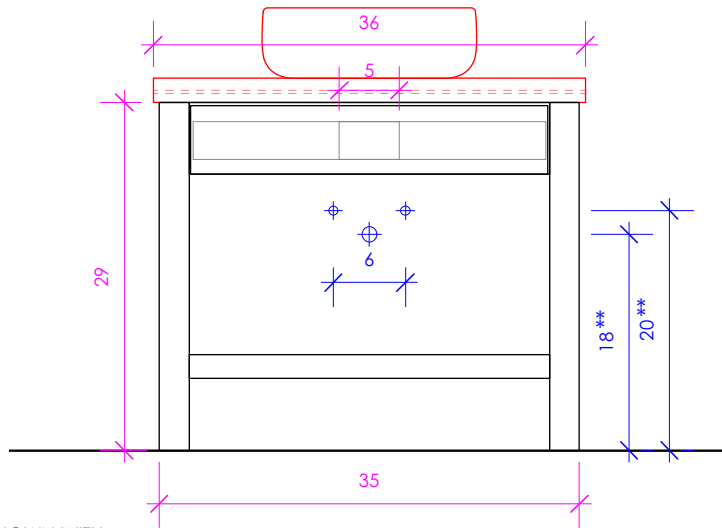

LACAVA

NEWTERRA

NTR-VS-36

SHOWN WITH
NTR-36T
CT050

** Recommended plumbing location

FEATURES:

- WALL MOUNT VANITY
- ONE DRAWER WITH SELF-CLOSE GLIDES
- INTERIOR DRAWERS STAINED TO REFLECT EXTERIOR FINISH
- FINGERPULL OPENING
- SLATED SHELF
- USED WITH **NTR-36T** COUNTERTOP AND VESSEL SINK (SOLD SEPARATELY)
- PROUDLY HANDMADE IN THE USA
- MANUFACTURED WITH LOW VOC FINISHES AND WOOD FROM RENEWABLE FORESTS

TER - TERRACOTTA
SLT - SLATE
CHL - CHARCOAL
SND - SAND

LACAVA reserves the right to revise any dimension or information on this sheet without notice. Dimensions are nominal and may vary within an industry accepted tolerance of 1/4". Cabinets with 'vanity top' sinks are made to the matching sink and dimensions may vary. LACAVA is not responsible for any cutouts, countertops, or furniture made without the actual product or template. Differences in color, grain, appearance, and texture are inherent in all natural woodwork and should be expected. Variances in these qualities are not deemed manufacturing defects and will not be accepted as valid reasons for return or exchanges. Plumbing specifications are only a guideline and may need alteration based on application.