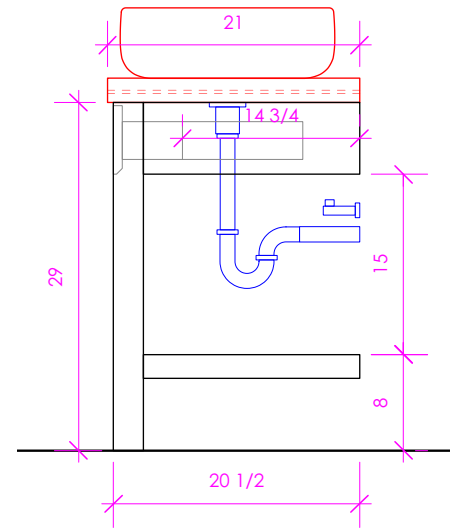

LACAVA

NEWTERRA

NTR-VS-36

SHOWN WITH
NTR-36T
CT050

** Recommended plumbing location

FEATURES:

- WALL MOUNT VANITY
- ONE DRAWER WITH SELF-CLOSE GLIDES
- INTERIOR DRAWERS STAINED TO REFLECT EXTERIOR FINISH
- FINGERPULL OPENING
- SLATED SHELF
- USED WITH **NTR-36T** COUNTERTOP AND VESSEL SINK (SOLD SEPARATELY)
- PROUDLY HANDMADE IN THE USA
- MANUFACTURED WITH LOW VOC FINISHES AND WOOD FROM RENEWABLE FORESTS

TER - TERRACOTTA
SLT - SLATE
CHL - CHARCOAL
SND - SAND

LACAVA reserves the right to revise any dimension or information on this sheet without notice. Dimensions are nominal and may vary within an industry accepted tolerance of 1/4". Cabinets with 'vanity top' sinks are made to the matching sink and dimensions may vary. LACAVA is not responsible for any cutouts, countertops, or furniture made without the actual product or template. Differences in color, grain, appearance, and texture are inherent in all natural woodwork and should be expected. Variances in these qualities are not deemed manufacturing defects and will not be accepted as valid reasons for return or exchanges. Plumbing specifications are only a guideline and may need alteration based on application.