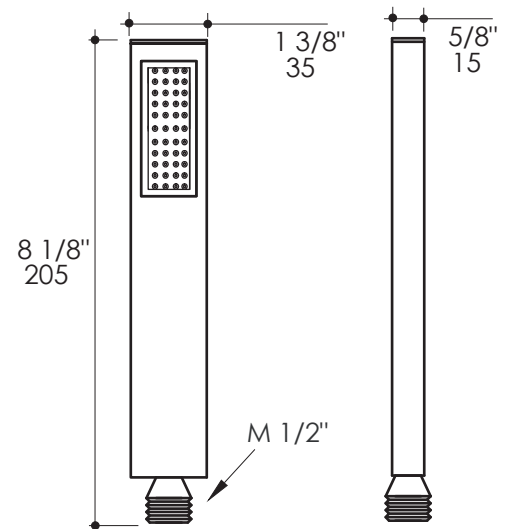

### Features:

- Hand-held rectangular shower head with fixed jet
- Flow rate ~ 3 GPM (30 PSI)
- Includes 59" flexible hose
- Hook and intake sold separately
- Includes back flow preventer with flow regulator 2.5 GPM

### Recommended Accessories:

- Item #W1470: Wall-mount rail with hook for hand-held shower head
- Item #W1473: Water intake

### Notes:

Drawings provided herein are meant to give the user an idea of the product and are not made to scale. The size in inches is rounded up to the nearest 1/16".

LACAVA is committed to the highest level of customer service. Please feel free to contact us at 1-888-522-2823 (toll free) or by email at [info@lacava.com](mailto:info@lacava.com) for technical assistance or any general inquiries.