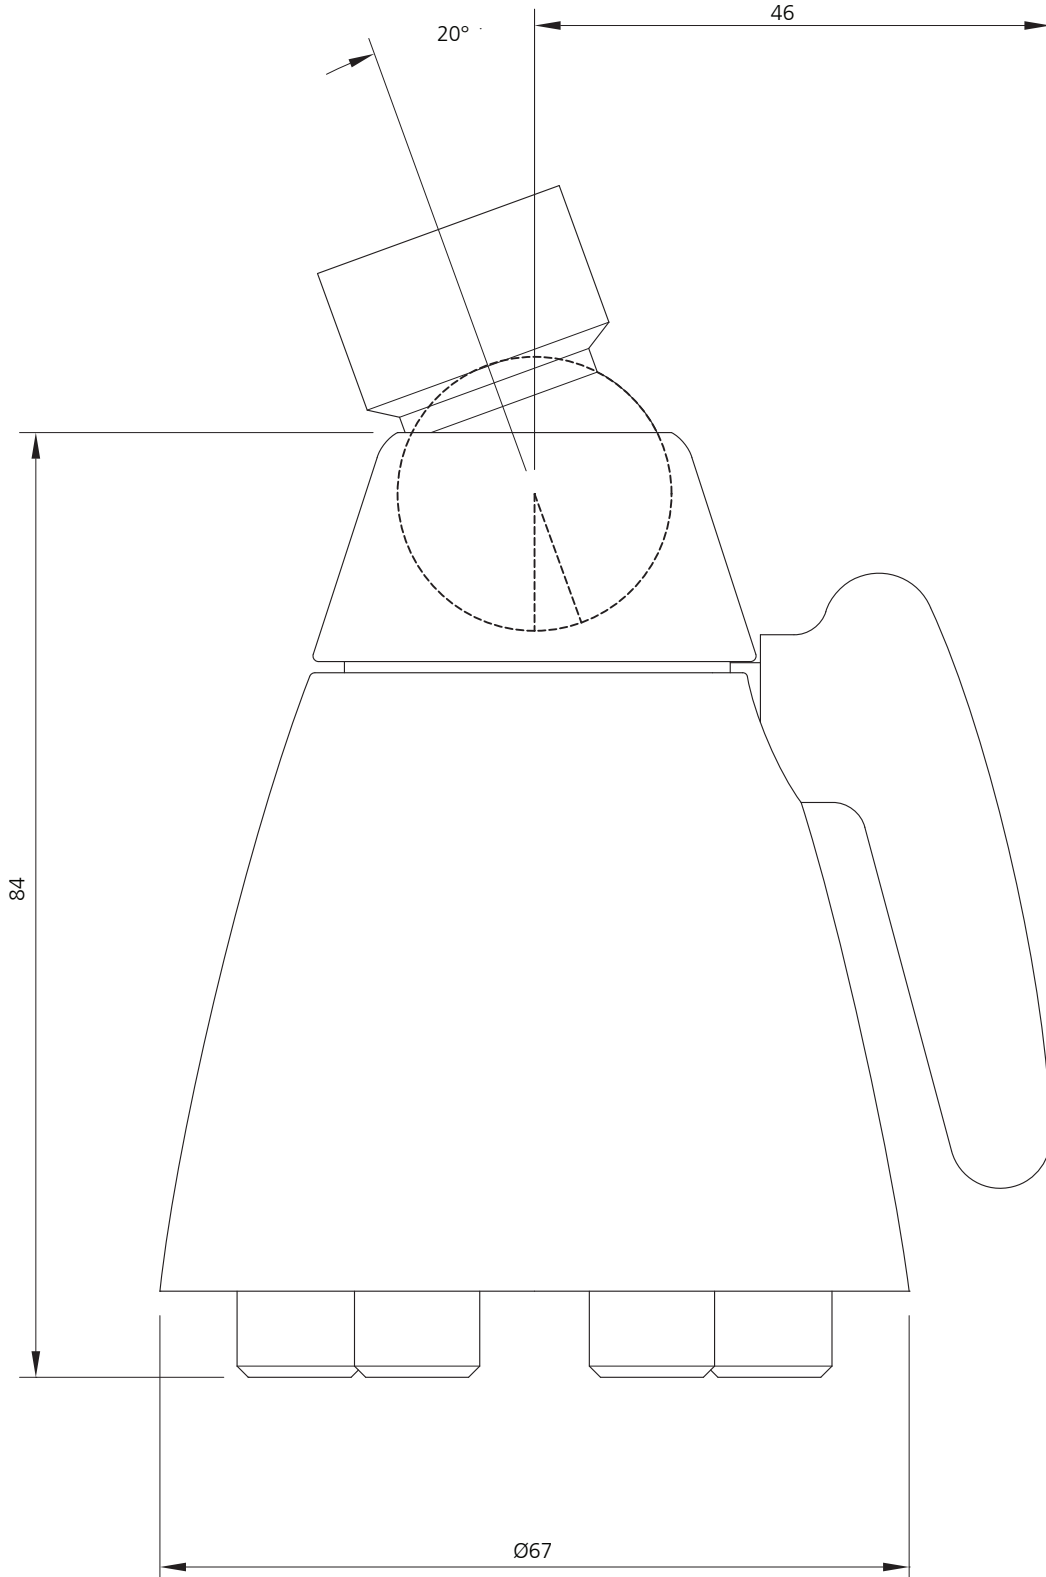

LEFROY BROOKS

IBROC HOUSE ESSEX ROAD
HODDESDON HERTS EN11 0QS UK
T: +44 (0)1992 708 316 F: +44 (0)1992 708 317

LB-1732

SIX JET BRUNSWICK ADJUSTABLE ROSE

DIMENSIONAL DATA SHEET

DATE: 25 June 2010

ISSUE: 048 A

©COPYRIGHT 2010. CHRISTO LEFROY BROOKS. ALL RIGHTS RESERVED.

DIMENSIONS IN MILLIMETRES

WHILST EVERY EFFORT IS MADE TO ENSURE THE ACCURACY OF THESE DATA SHEETS THEY ARE SUBJECT TO CHANGE WITHOUT NOTICE AS PART OF THE COMPANY'S PRODUCT DEVELOPMENT PROCESS