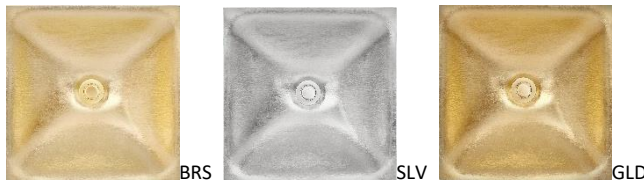

## AG17E

Artisan Glass – Dune Solid Églomisé Medium Square

### DETAILS

Installation Type: Undermount

Material: Glass

Standard 1.5" Drain, No Overflow

Dimensions are approximate [OD: 16.5"x16.5"x4", ID: 14" x 14"]

Each Sink is hand-crafted; no two sinks will be the same

All handmade glass sinks are expected to have inherent and unique markings such as air bubbles, leaf marks, surface pinholes and maker's marks

See our "[Artisan Glass Fact Sheet](#)" for additional details.