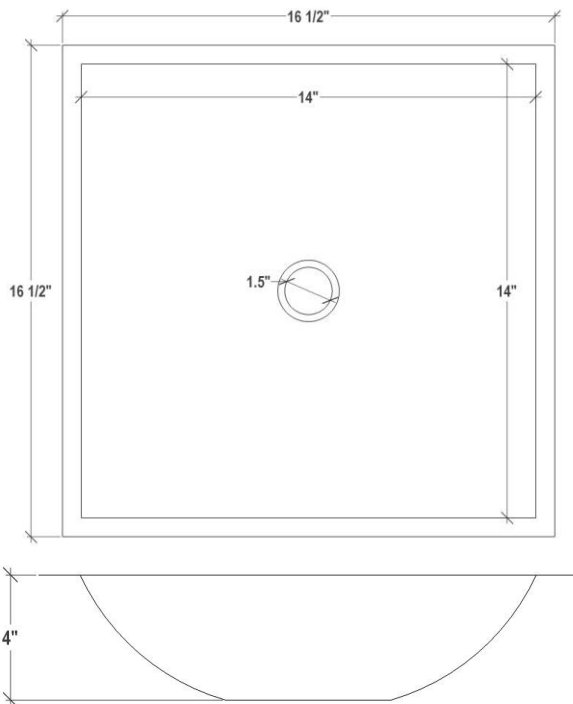

### DETAILS

Installation Type: Undermount

Material: Glass

Standard 1.5" Drain, No Overflow

Dimensions are approximate [OD: 16.5"x16.5"x4", ID: 14" x 14"]

Each Sink is hand-crafted; no two sinks will be the same

### DIMENSIONS WILL VARY

**DO NOT** use this sheet as a guide for countertop cuts. Due to the handmade nature of each product, templates are not provided.