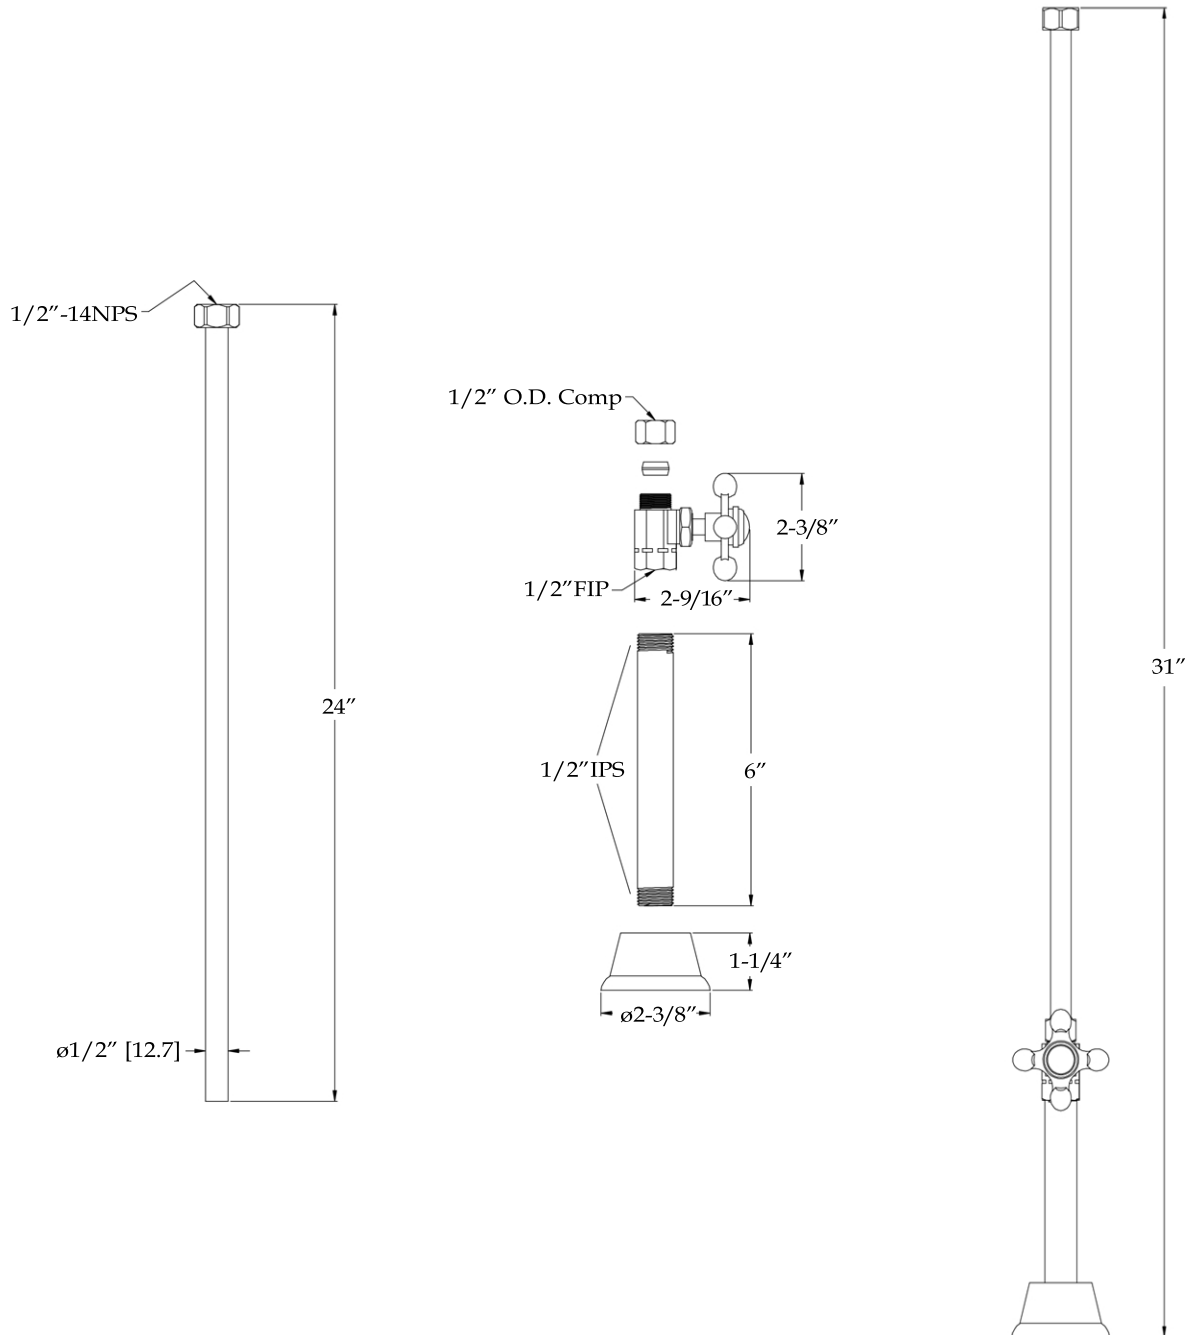

# MAIDSTONE

[www.MaidstoneSupply.com](http://www.MaidstoneSupply.com)

Straight Tub Supply Lines

Part No: 123DO2-NS

Contact Maidstone for additional information and specifications. For complete warranty information and a list of dealers visit [www.MaidstoneSupply.com](http://www.MaidstoneSupply.com). All products and specifications are subject to change without notice. Maidstone is not responsible for typographical and/or dimensional errors. Typographical errors are subject to correction.

Note: Rough-in dimensions may vary +/- 1/2" and are subject to change. No responsibility is assumed by Maidstone.