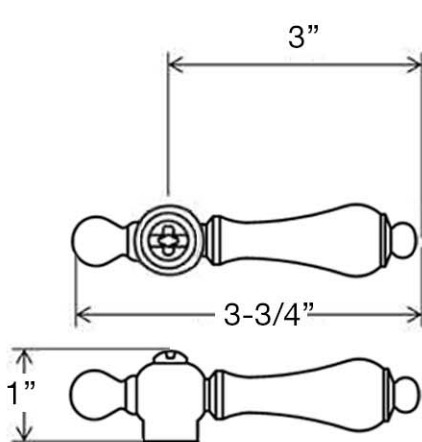

MAIDSTONE

www.MaidstoneSupply.com

Teapot Widespread Bathroom Sink Faucet

Part No: 124-WS2

Metal Lever

Metal Cross

Porcelain Lever

Contact Maidstone for additional information and specifications. For complete warranty information and a list of dealers visit www.MaidstoneSupply.com. All products and specifications are subject to change without notice. Maidstone is not responsible for typographical and/or dimensional errors. Typographical errors are subject to correction.

Note: Rough-in dimensions may vary +/- 1/2" and are subject to change. No responsibility is assumed by Maidstone.