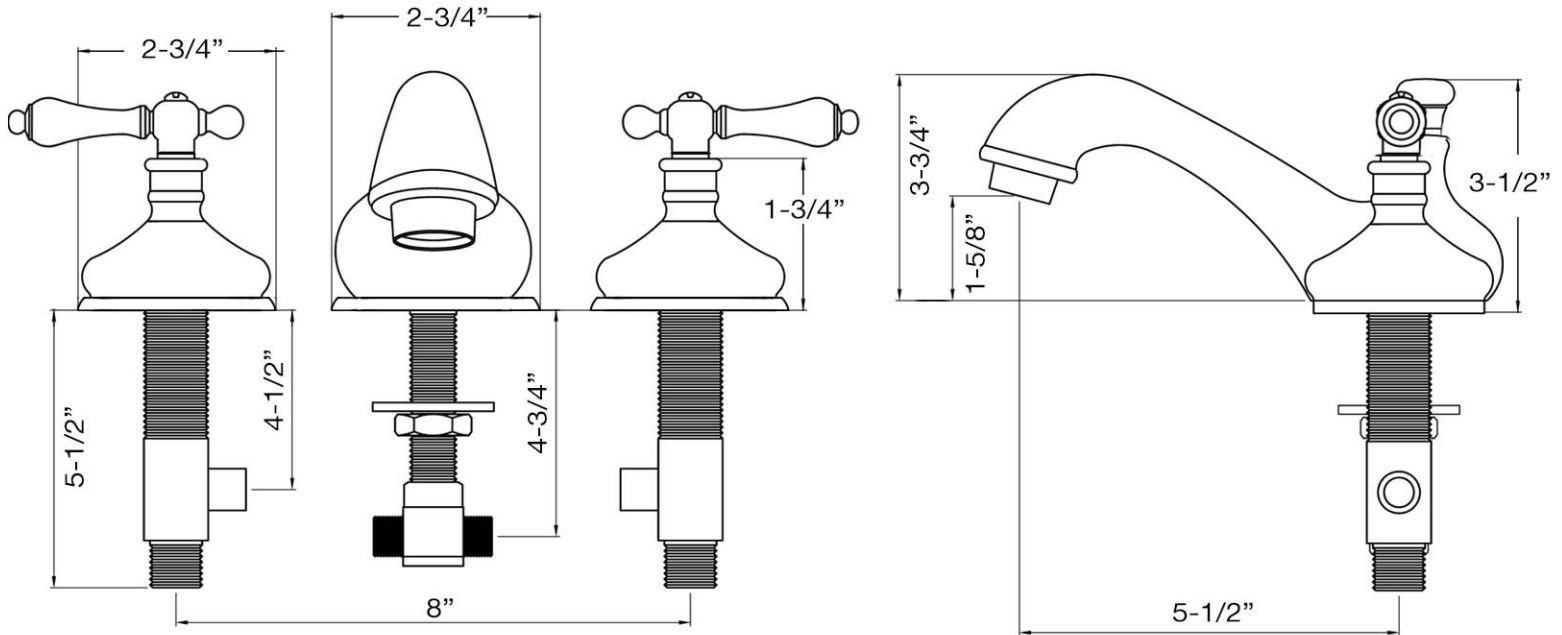

MAIDSTONE

www.MaidstoneSupply.com

Teapot Widespread Bathroom Sink Faucet

Part No: 124-WS2

Metal Lever

Metal Cross

Porcelain Lever

Contact Maidstone for additional information and specifications. For complete warranty information and a list of dealers visit www.MaidstoneSupply.com. All products and specifications are subject to change without notice. Maidstone is not responsible for typographical and/or dimensional errors. Typographical errors are subject to correction.

Note: Rough-in dimensions may vary +/- 1/2" and are subject to change. No responsibility is assumed by Maidstone.