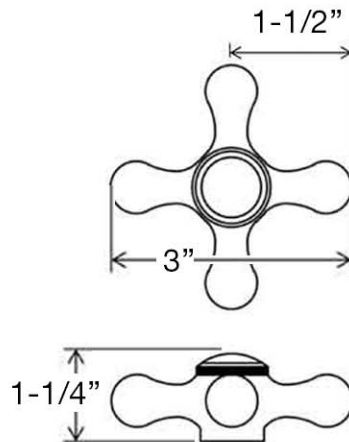

MAIDSTONE

www.MaidstoneSupply.com

Teapot Widespread Bathroom Sink Faucet

Part No: 124-WS2

Metal Lever

Metal Cross

Porcelain Lever

Contact Maidstone for additional information and specifications. For complete warranty information and a list of dealers visit www.MaidstoneSupply.com. All products and specifications are subject to change without notice. Maidstone is not responsible for typographical and/or dimensional errors. Typographical errors are subject to correction.

Note: Rough-in dimensions may vary +/- 1/2" and are subject to change. No responsibility is assumed by Maidstone.