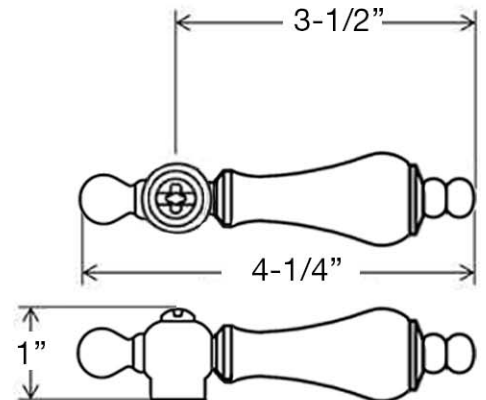

MAIDSTONE

www.MaidstoneSupply.com

Teapot Widespread Bathroom Sink Faucet

Part No: 124-WS2

Metal Lever

Metal Cross

Porcelain Lever

Contact Maidstone for additional information and specifications. For complete warranty information and a list of dealers visit www.MaidstoneSupply.com. All products and specifications are subject to change without notice. Maidstone is not responsible for typographical and/or dimensional errors. Typographical errors are subject to correction.

Note: Rough-in dimensions may vary +/- 1/2" and are subject to change. No responsibility is assumed by Maidstone.