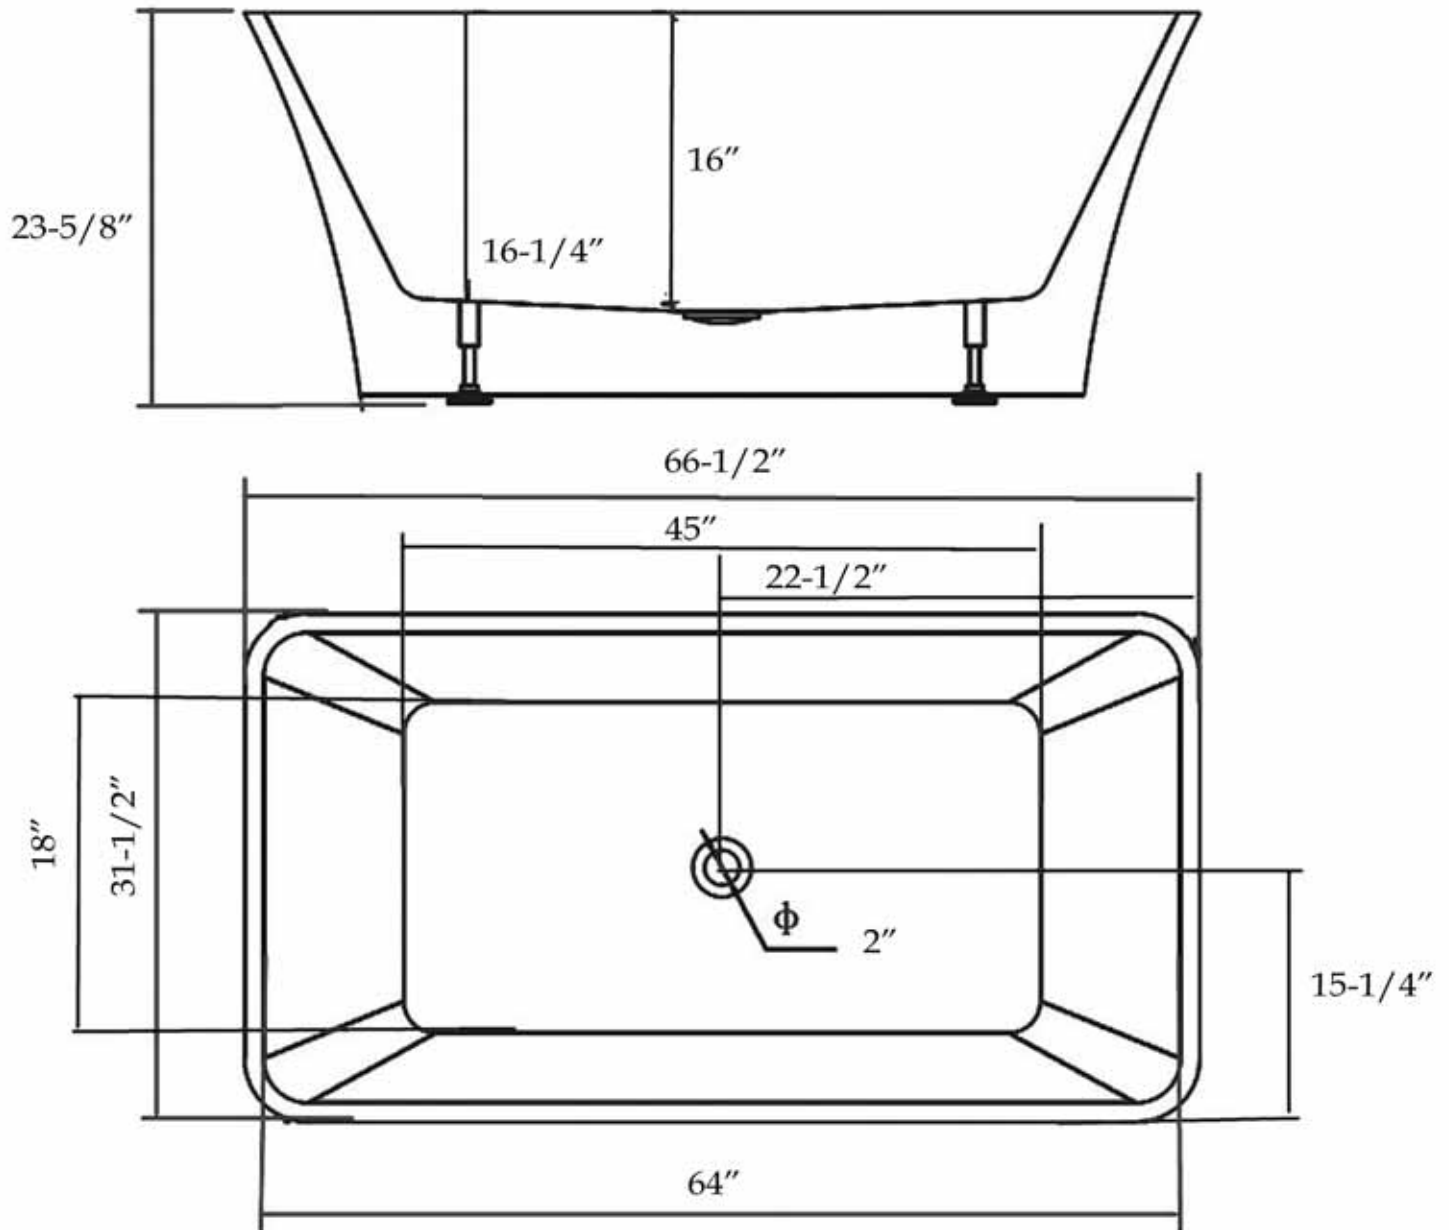

# MAIDSTONE

[www.MaidstoneSupply.com](http://www.MaidstoneSupply.com)

Acrylic Contemporary Tub

Part No: 22014

Empty Weight (LBS): 77

Contact Maidstone for additional information and specifications. For complete warranty information and a list of dealers visit [www.MaidstoneSupply.com](http://www.MaidstoneSupply.com). All products and specifications are subject to change without notice. Maidstone is not responsible for typographical and/or dimensional errors. Typographical errors are subject to correction.

Note: Rough-in dimensions may vary +/- 1/2" and are subject to change. No responsibility is assumed by Maidstone.