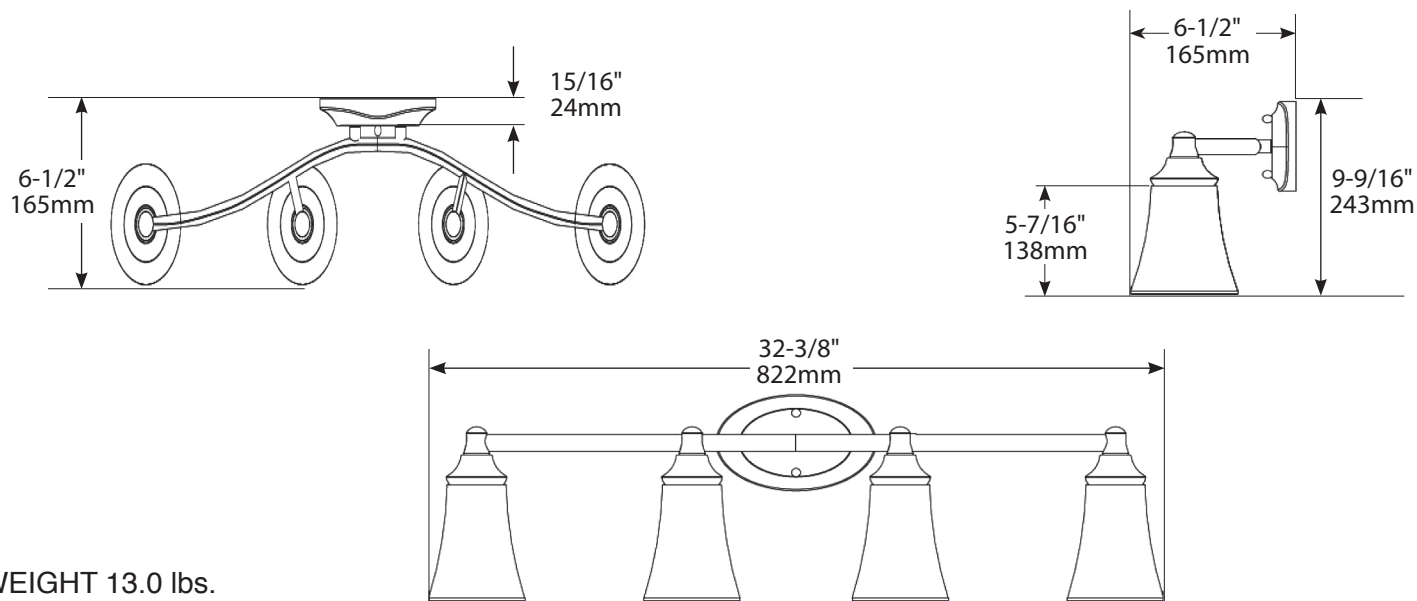

Eva™ Technical Specification

YB2864

4-Globe Light Fixture

Dimensions:

WEIGHT 13.0 lbs.

Product Information:

Stock Numbers: YB2864CH – CHROME
YB2864BN – BRUSHED NICKEL
YB2864ORB – OIL RUBBED BRONZE

Globe Service Kit: YB2869

Materials: Zinc, glass

Voltage: 120v

Bulb: 100w max (not included); medium base

UL Listed: Yes – for dry locations

Important Notes: Turn off power during installation. Do not connect or disconnect under load.