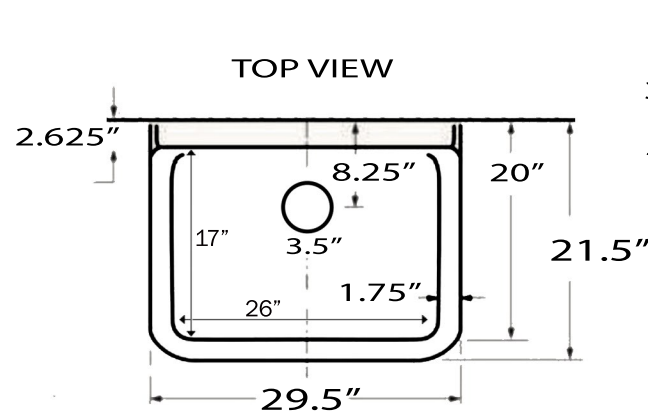

Farm Country Sink Collection

Premium Vitreous China /Utility-Kitchen Cabinet Sink

MODEL:
NS-CS3020

Overall Dimensions	Interior Bowl	Exterior Bowl Height	Interior Bowl Depth	Drain Dimensions
29.5" x 21.5" x 15.5"	26" x 17" x 9.25"	9"	8"	3.5" Opening

FEATURES

- Premium High Density Vitreous China
- cUPC certified/ASME A112.19.2
- Glossy glaze is durable and easy to clean
- Limited Lifetime Warranty

Please Be Advised

- (Nominal Dimensions*) Actual Dimensions may vary by 1/4"
- Template Not included
- Can be installed with base cabinet/support frame
- Requires support framing - Hardware not included
- 8 inch spread faucet holes - Faucet not included