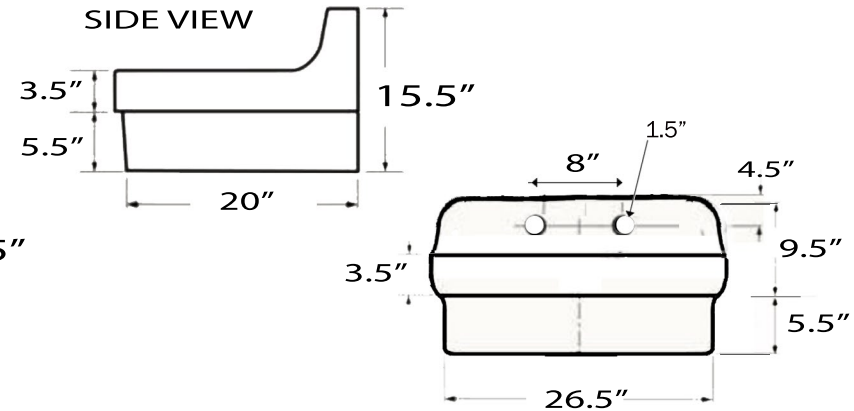

Farm Country Sink Collection

Premium Vitreous China /Utility-Kitchen Cabinet Sink

MODEL:
NS-CS3020

Overall Dimensions	Interior Bowl	Exterior Bowl Height	Interior Bowl Depth	Drain Dimensions
29.5" x 21.5" x 15.5"	26" x 17" x 9.25"	9"	8"	3.5" Opening

FEATURES

- Premium High Density Vitreous China
- cUPC certified/ASME A112.19.2
- Glossy glaze is durable and easy to clean
- Limited Lifetime Warranty

Please Be Advised

- (Nominal Dimensions*) Actual Dimensions may vary by 1/4"
- Template Not included
- Can be installed with base cabinet/support frame
- Requires support framing - Hardware not included
- 8 inch spread faucet holes - Faucet not included