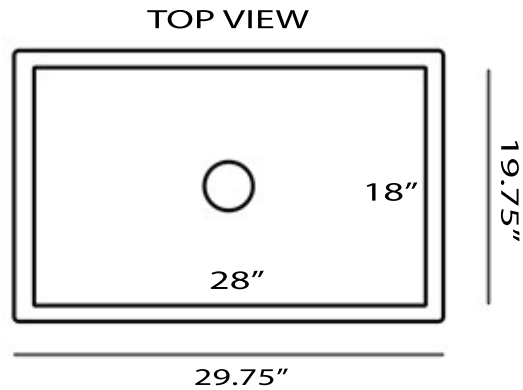

Vineyard Collection  
Premium Fireclay Farmhouse Apron Sink

MODEL:  
FCFS3020S-ShabbyStraw

Overall Dimensions	Interior Bowl	Apron Height	Bowl Depth	Drain Dimensions
29.75" x 19.75" x 10"	28" x 18" x 9"	10"	9"	3.5" Opening