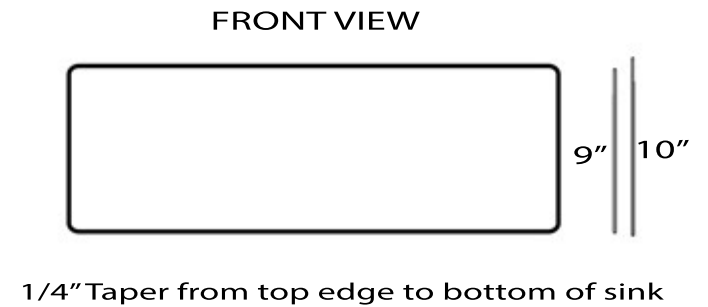

Vineyard Collection  
Premium Fireclay Farmhouse Apron Sink

MODEL:  
FCFS3020S-ShabbyStraw

Overall Dimensions	Interior Bowl	Apron Height	Bowl Depth	Drain Dimensions
29.75" x 19.75" x 10"	28" x 18" x 9"	10"	9"	3.5" Opening