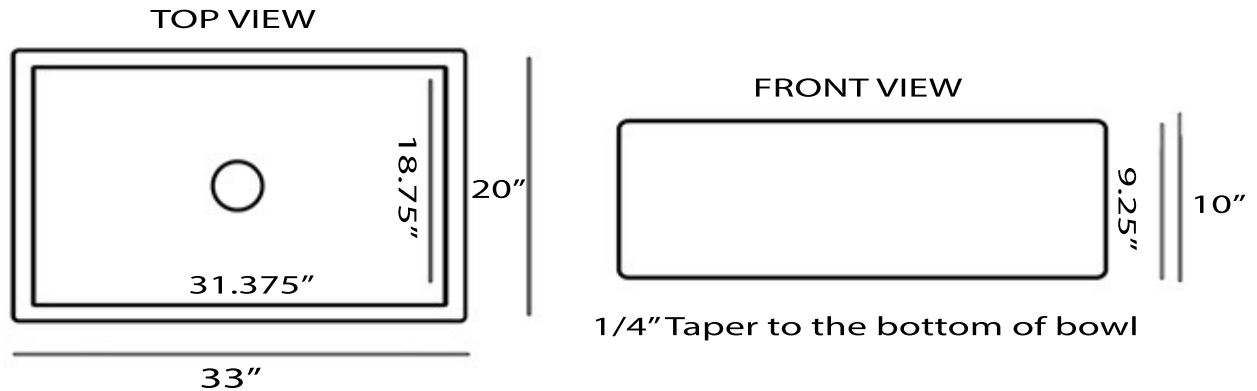

Vineyard Collection  
Premium Fireclay Farmhouse Apron Sink

MODEL:  
FCFS3320S-ShabbyGreen

Overall Dimensions	Large Bowl	Apron Height	Bowl Depth	Drain Dimensions
33 x 20 x 10"	31.375" x 18.75"	10"	9.25"	3.5" Opening