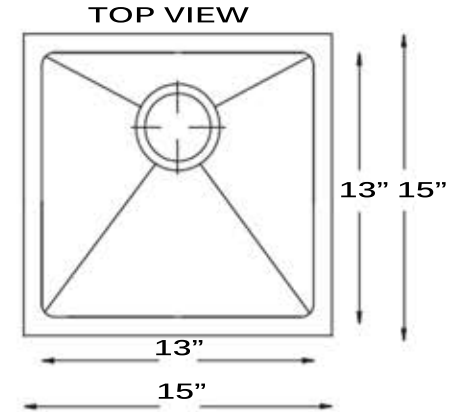

**Pro Series Collection**  
**Premium Stainless Steel**  
**Bar/Prep Small Radiums Pro Sink**

**MODEL:**  
**SR1515**

Overall Dimensions	Large Bowl	Bowl Depth	Bottom Grid/s	Reverse Model
15" x 15"	13" x 13"	9"	N/A	NA