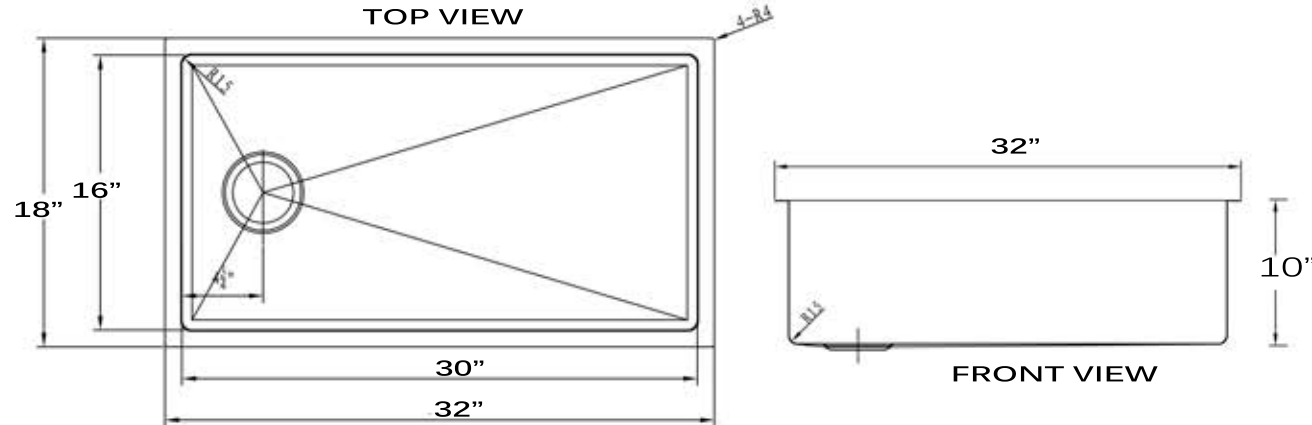

**Pro Series Collection**  
**Premium Stainless Steel**  
**Small Radius Pro Undermount Kitchen Sink**

**MODEL:**  
**SR3218-OSD**

Overall Dimensions	Large Bowl	Bowl Depth	Bottom Grid/s	Reverse Model
32" x 18"	30" x 16"	10"	BG3218-OSD	NA

**FEATURES**

- Premium 304, 16 gauge Stainless Steel Kitchen Sink
- 10" Bowl Depth
- Brushed Satin Finish
- Limited Manufactures Warranty
- Insulated to Reduce Condensation
- Rubber Padding is Applied for Noise Reduction