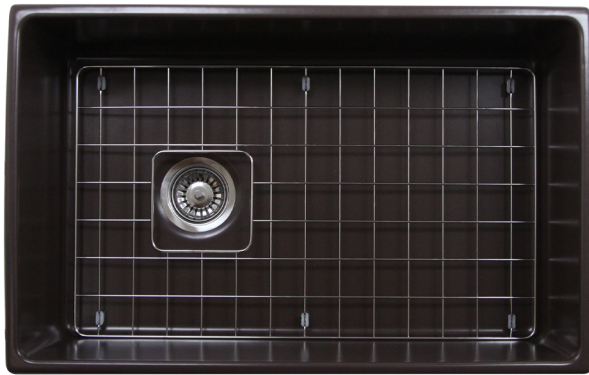

Cape Collection
Premium Fireclay Farmhouse Apron Sink

MODEL:
T-FCFS3019CB-OSD

Overall Dimensions	Interior Dimensions	Apron Height	Bowl Depth	Drain Dimensions
30" x 19"	28.5" x 17.5"	10"	8.825"	3.5" Opening

FEATURES:

- Custom cabinet base required - Heavy 2 person lift recommended
- Fireclay is hygienic with a glazed surface that inhibits bacterial growth better than stainless steel
- Includes bottom grid and drain
- Due to firing process, shrinking will occur. Nominal dimensions may vary by .25"
- Limited manufacturer's warranty
- Professional installation recommended