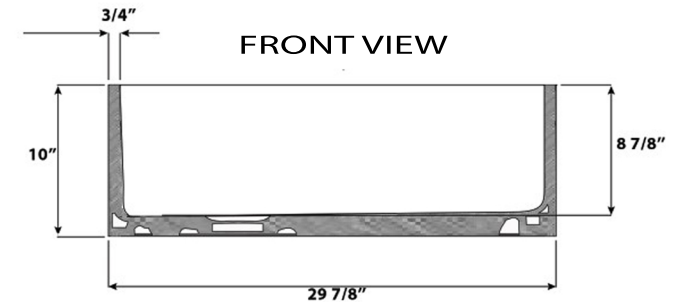

Cape Collection
Premium Fireclay Farmhouse Apron Sink

MODEL:
T-FCFS3019CB-OSD

Overall Dimensions	Interior Dimensions	Apron Height	Bowl Depth	Drain Dimensions
30" x 19"	28.5" x 17.5"	10"	8.825"	3.5" Opening

FEATURES:

- Custom cabinet base required - Heavy 2 person lift recommended
- Fireclay is hygienic with a glazed surface that inhibits bacterial growth better than stainless steel
- Includes bottom grid and drain
- Due to firing process, shrinking will occur. Nominal dimensions may vary by .25"
- Limited manufacturer's warranty
- Professional installation recommended