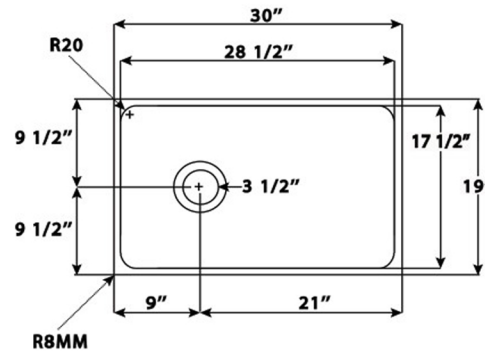

Cape Collection
Premium Fireclay Farmhouse Apron Sink

MODEL:
T-FCFS3019CB-OSD

Overall Dimensions	Interior Dimensions	Apron Height	Bowl Depth	Drain Dimensions
30" x 19"	28.5" x 17.5"	10"	8.825"	3.5" Opening