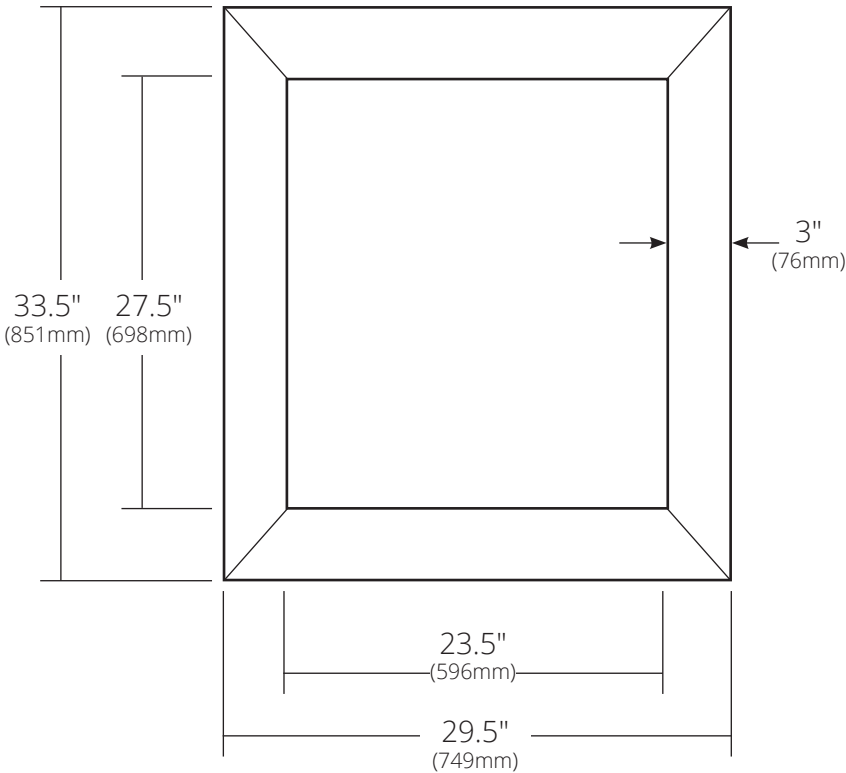

SPECIFICATIONS

PORTOLA LARGE MIRROR

NativeStone® Collection

- NSMR3430-A Ash
- NSMR3430-S Slate
- NSMR3430-P Pearl
- NSMR3430-E Earth

PRODUCT DETAILS

- 29.5" x 33.5" x 1.75" (749mm x 851mm x 44mm)
- Sealed with impermeable nano sealer
- Handcrafted from sustainable NativeStone
- Tapered frame

INSTALLATION

- Vertical or Horizontal
- Mounting mechanism included (*wire*)

IMPORTANT

Due to the handcrafted nature of this product, it will vary in finish, texture, and other details. Dimensions may vary up to .25" (6mm).