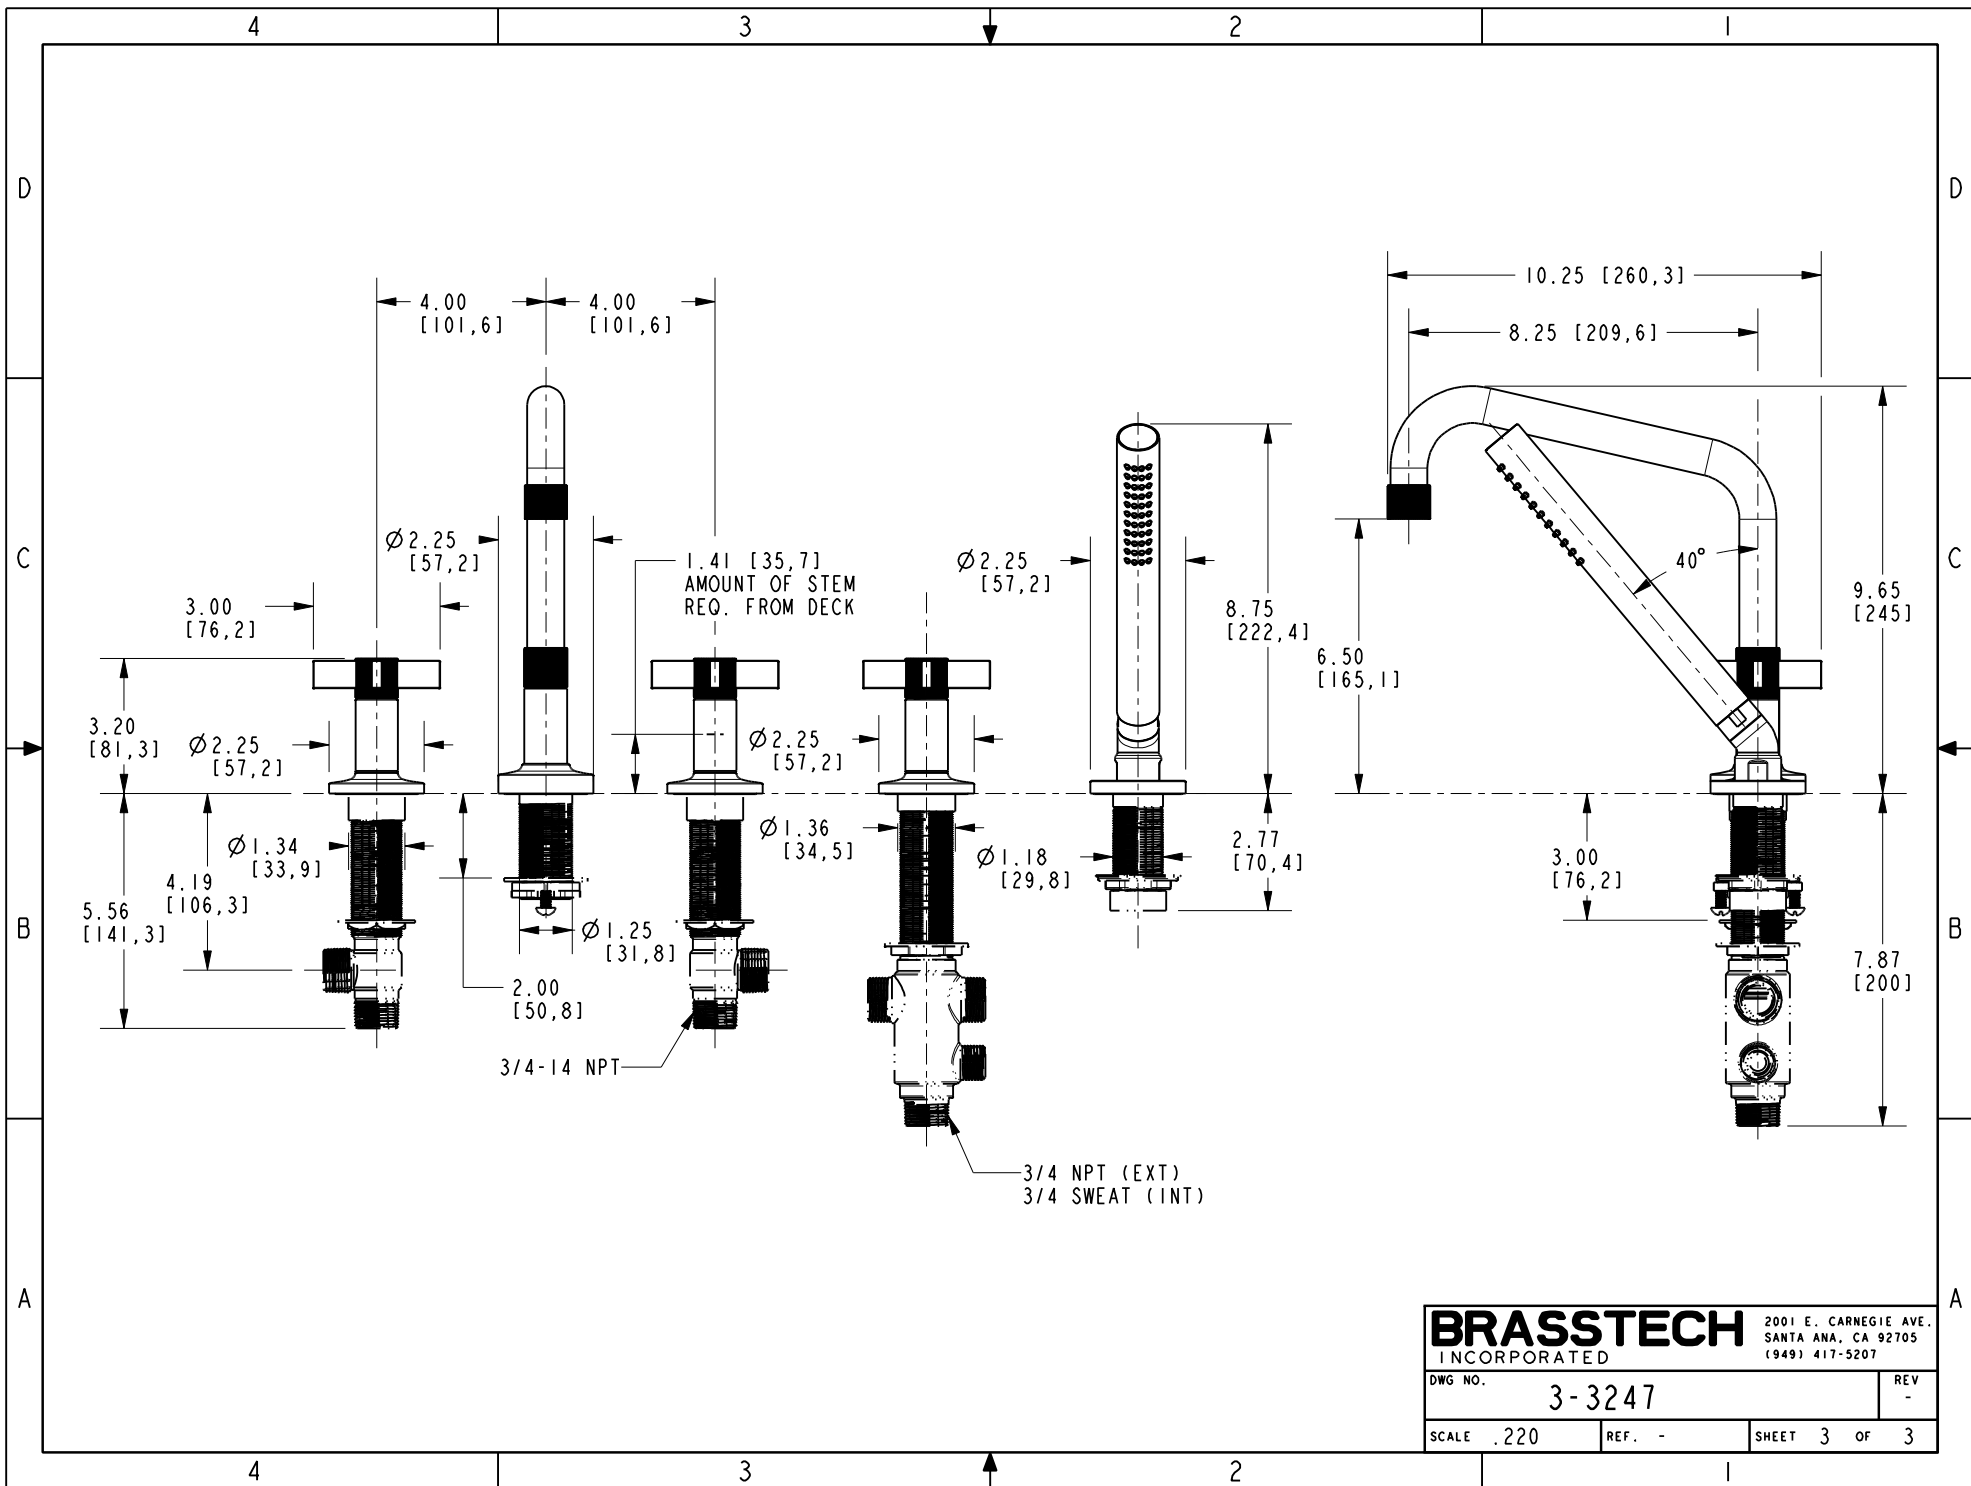

<b>BRASSTECH</b>		2001 E. CARNEGIE AVE. SANTA ANA, CA 92705 (949) 417-5207	
DWG NO.	3-3247		REV -
SCALE .220	REF. -	SHEET 2 OF 3	

<b>BRASSTECH</b>		2001 E. CARNEGIE AVE. SANTA ANA, CA 92705 (949) 417-5207
DWG NO.	3-3247	REV -
SCALE .220	REF. -	SHEET 3 OF 3