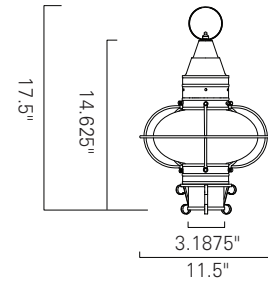

Sconces and Ceiling also available see 1509, 1512, 1513, 1508

Classic Onion Post
Large - 1510
Black (BL)
Clear Glass (CL)

Classic Onion Post
Medium - 1511
Black (BL)
Clear Glass (CL)

Classic Onion Post
Medium - 1511
Bronze (BR)
Seedy Glass (SE)

Classic Onion Post
Medium - 1511
Gun Metal (GM)
Seedy Glass (SE)

Classic Onion
Sconces Available
See 1509, 1512, 1513
Technical Sheet

Classic Onion
Ceiling Available
See 1508 Technical Sheet

Product Name / Model / Dimensions	Finish Options	Glass	Lamping Options									
Classic Onion Large Post - 1510 Classic Onion Medium Post - 1511 <table border="1"> <thead> <tr> <th></th> <th>Height</th> <th>Width</th> </tr> </thead> <tbody> <tr> <td>1510</td> <td>22.5"</td> <td>14.5"</td> </tr> <tr> <td>1511</td> <td>17.5"</td> <td>11.5"</td> </tr> </tbody> </table>		Height	Width	1510	22.5"	14.5"	1511	17.5"	11.5"	Standard Black (BL) Bronze (BR) Gun Metal (GM)	Standard Clear (CL) Seedy (SE)	Standard Incandescent (1) 100 Watt Edison
	Height	Width										
1510	22.5"	14.5"										
1511	17.5"	11.5"										