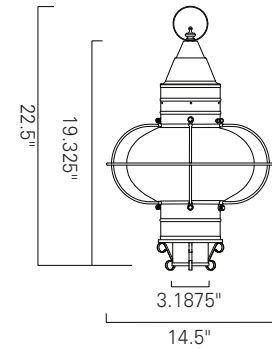

Sconces and Ceiling also available see 1509, 1512, 1513, 1508

Classic Onion Post
Large - 1510
Black (BL)
Clear Glass (CL)

Classic Onion Post
Medium - 1511
Black (BL)
Clear Glass (CL)

Classic Onion Post
Medium - 1511
Bronze (BR)
Seedy Glass (SE)

Classic Onion Post
Medium - 1511
Gun Metal (GM)
Seedy Glass (SE)

Classic Onion
Sconces Available
See 1509, 1512, 1513
Technical Sheet

Classic Onion
Ceiling Available
See 1508 Technical Sheet

Product Name / Model / Dimensions	Finish Options	Glass	Lamping Options									
Classic Onion Large Post - 1510 Classic Onion Medium Post - 1511 <table border="1"> <thead> <tr> <th></th> <th>Height</th> <th>Width</th> </tr> </thead> <tbody> <tr> <td>1510</td> <td>22.5"</td> <td>14.5"</td> </tr> <tr> <td>1511</td> <td>17.5"</td> <td>11.5"</td> </tr> </tbody> </table>		Height	Width	1510	22.5"	14.5"	1511	17.5"	11.5"	Standard Black (BL) Bronze (BR) Gun Metal (GM)	Standard Clear (CL) Seedy (SE)	Standard Incandescent (1) 100 Watt Edison
	Height	Width										
1510	22.5"	14.5"										
1511	17.5"	11.5"										