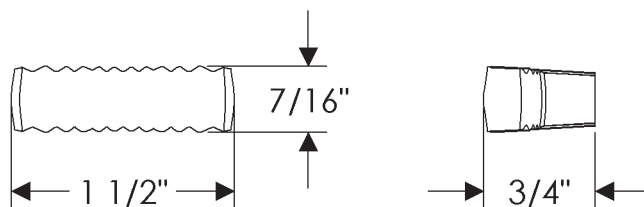

## Ted Boerner Collection

CK20030  
Brut Cabinet Knob  
7/16" x 1 1/2"