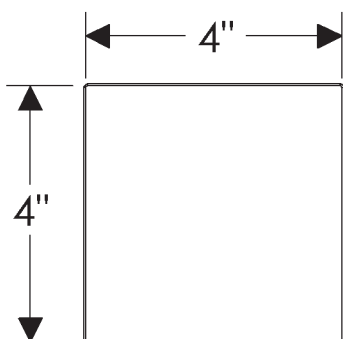

ROCKY MOUNTAIN®

H A R D W A R E

TT304
Basic
4" x 4"