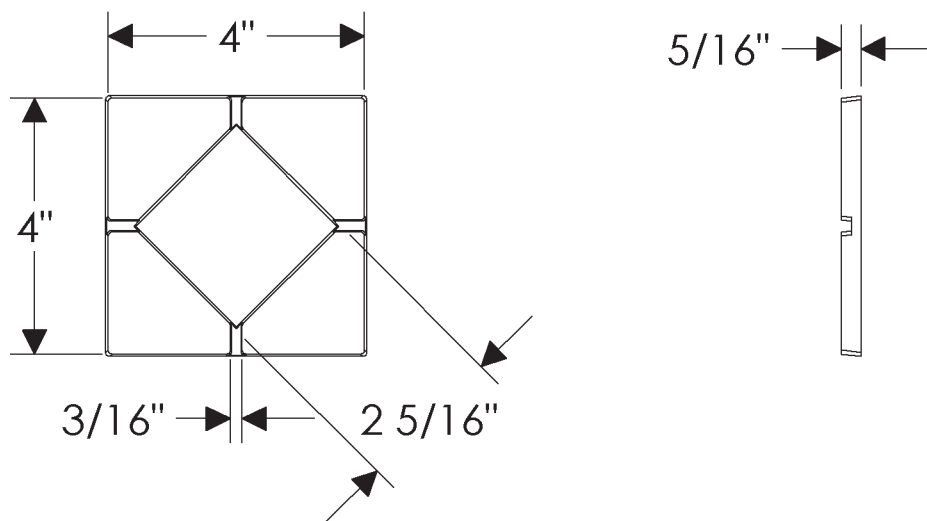

ROCKY MOUNTAIN®

H A R D W A R E

TT416
Offset - GT
4" x 4"