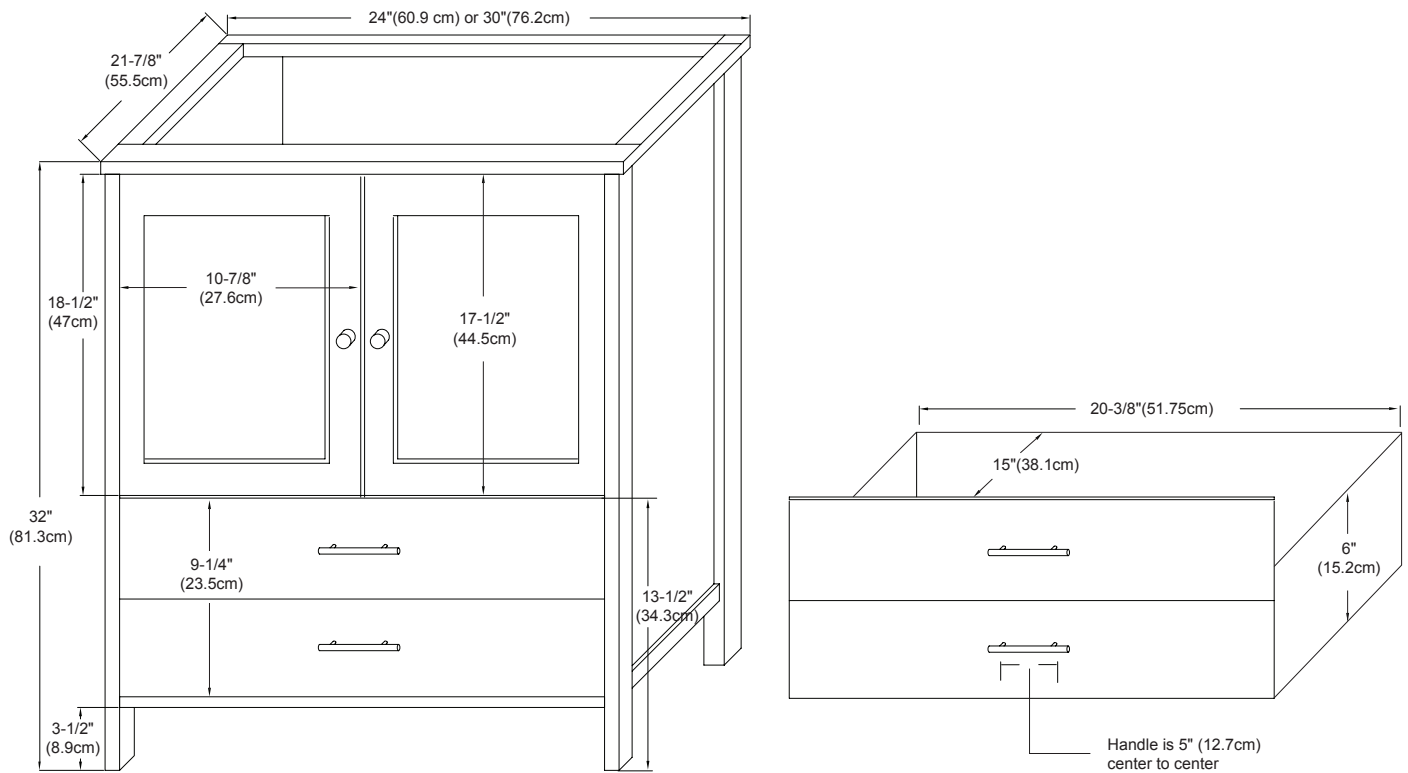

MODEL: 039224-1-FINISH
 039224-3-FINISH
 039230-1-FINISH
 039230-3-FINISH

Soft Close Wood or Frosted Glass doors
 Soft Close and Full Extension drawers with Dovetail Construction
 Matching Finish throughout the Interior
 Extend design with Optional 12" & 15" Drawer Banks
 Optional Metal Feet in Polished Chrome (PC) and Brushed Nickel (BN)
 Matching Mirror, Medicine Cabinet, Side Cabinet and Linen Tower

Available tops:
 CERAMIC SINKTOP
 STONE COUNTER
 TECHSTONE™ TOP
 WIDEAPPEAL™ TOP

MODEL: 039236-3L-FINISH
039236-3R-FINISH

Soft Close Wood or Frosted Glass doors
Soft Close and Full Extension drawers with Dovetail Construction
Matching Finish throughout the Interior
Extend design with Optional 12" & 15" Drawer Banks
Optional Metal Feet in Polished Chrome (PC) and Brushed Nickel (BN)
Matching Mirror, Medicine Cabinet, Side Cabinet and Linen Tower
Doors can be left (L) or right (R) side