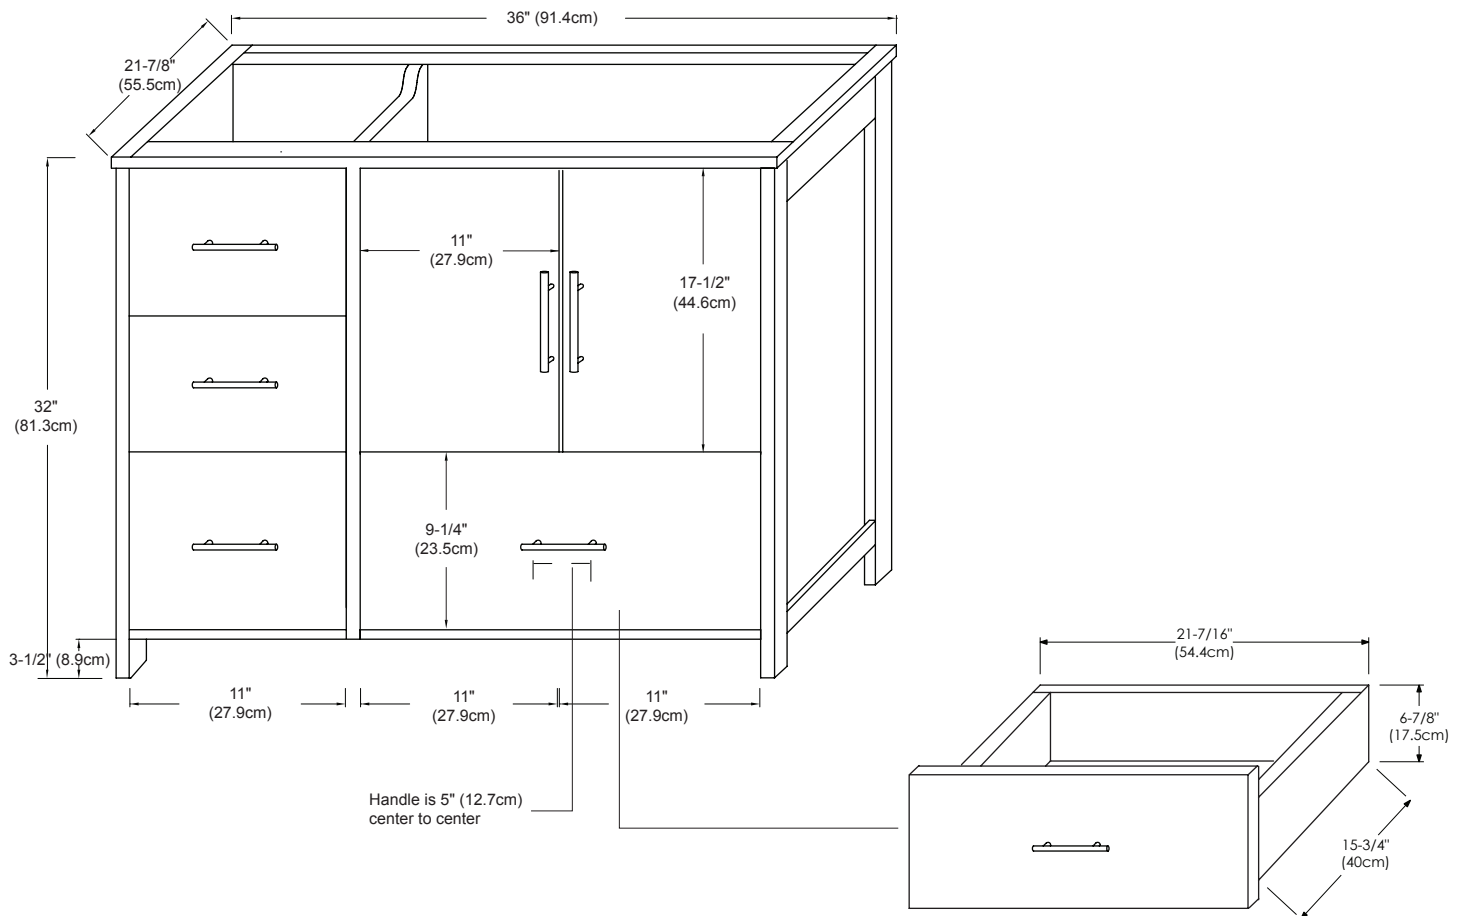

MODEL: 039236-3L-FINISH
039236-3R-FINISH

Soft Close Wood or Frosted Glass doors
Soft Close and Full Extension drawers with Dovetail Construction
Matching Finish throughout the Interior
Extend design with Optional 12" & 15" Drawer Banks
Optional Metal Feet in Polished Chrome (PC) and Brushed Nickel (BN)
Matching Mirror, Medicine Cabinet, Side Cabinet and Linen Tower
Doors can be left (L) or right (R) side

All Ronbow cabinets are made of solid hardwood or hardwood plywood and meet strict CARB Standards.
No particle Board or Micro-Density Fiberboard (MDF) are used.

Available finishes:
DARK CHERRY H01

Available fronts:
FROSTED GLASS DOORS
WOOD DOORS

Available tops:
CERAMIC SINKTOP
STONE COUNTER
TECHSTONE™ TOP
WIDEAPPEAL™ TOP