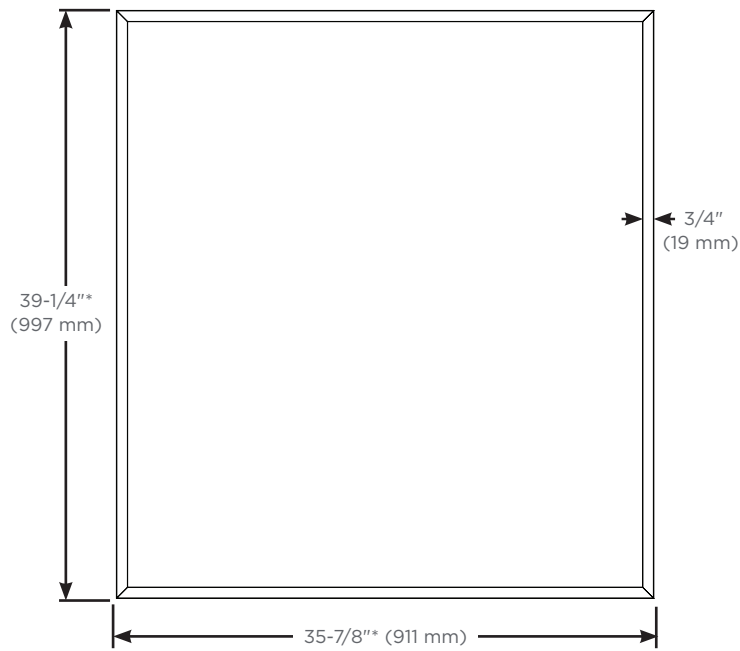

Features

- Color and style matched to Profiles styling suite.
- Easy Installation
- Modular when paired with ganging kit

Construction

- Aluminum frame
- Includes installation hardware

Dimensions

Height: 39-1/4" (997 mm)
 Width: 35-7/8" (911 mm)
 Depth: 3/4" (19 mm)

Options

- Other widths / heights available
- Gangs to Profiles Cabinet and Profiles Modular Light- Reference Profiles Mirror Ganging Kit when ordering - PMGKIT3640
- Available in 4 metal frame color options:
 - Chrome
 - Polished Nickel
 - Matte Gold
 - Matte Black

Model Number Key

Profiles	Mirror	Width	Height	Frame Width	Metal Frame Finish
P	M	36	40	T = 3/4"	76 = Chrome 77 = Polished Nickel 82 = Matte Gold 83 = Matte Black

Front view

Side view

**Mirror Ganging Kit adds 1/8" (3 mm) to dimensions*