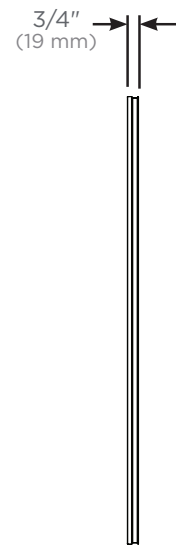

Features

- Color and style matched to Profiles styling suite.
- Easy Installation
- Modular when paired with ganging kit

Construction

- Aluminum frame
- Includes installation hardware

Dimensions

Height: 39-1/4" (997 mm)
 Width: 35-7/8" (911 mm)
 Depth: 3/4" (19 mm)

Options

- Other widths / heights available
- Gangs to Profiles Cabinet and Profiles Modular Light- Reference Profiles Mirror Ganging Kit when ordering - PMGKIT3640
- Available in 4 metal frame color options:
 - Chrome
 - Polished Nickel
 - Matte Gold
 - Matte Black

Example: Ganging Mirror-to-Cabinet Arrangement
Note: One Mirror Ganging Kit is required per mirror.
 Reference the Profiles PMGKIT Specification sheet for details

Example: Ganging Mirror-to-Lights Arrangement
Note: One Mirror Ganging Kit is required.
 Reference the Profiles PMGKIT Specification sheet for details

Model Number Key

Profiles	Mirror	Width	Height	Frame Width	Metal Frame Finish
P	M	36	40	T = 3/4"	76 = Chrome 77 = Polished Nickel 82 = Matte Gold 83 = Matte Black

Front view

Side view

**Mirror Ganging Kit adds 1/8" (3 mm) to dimensions*